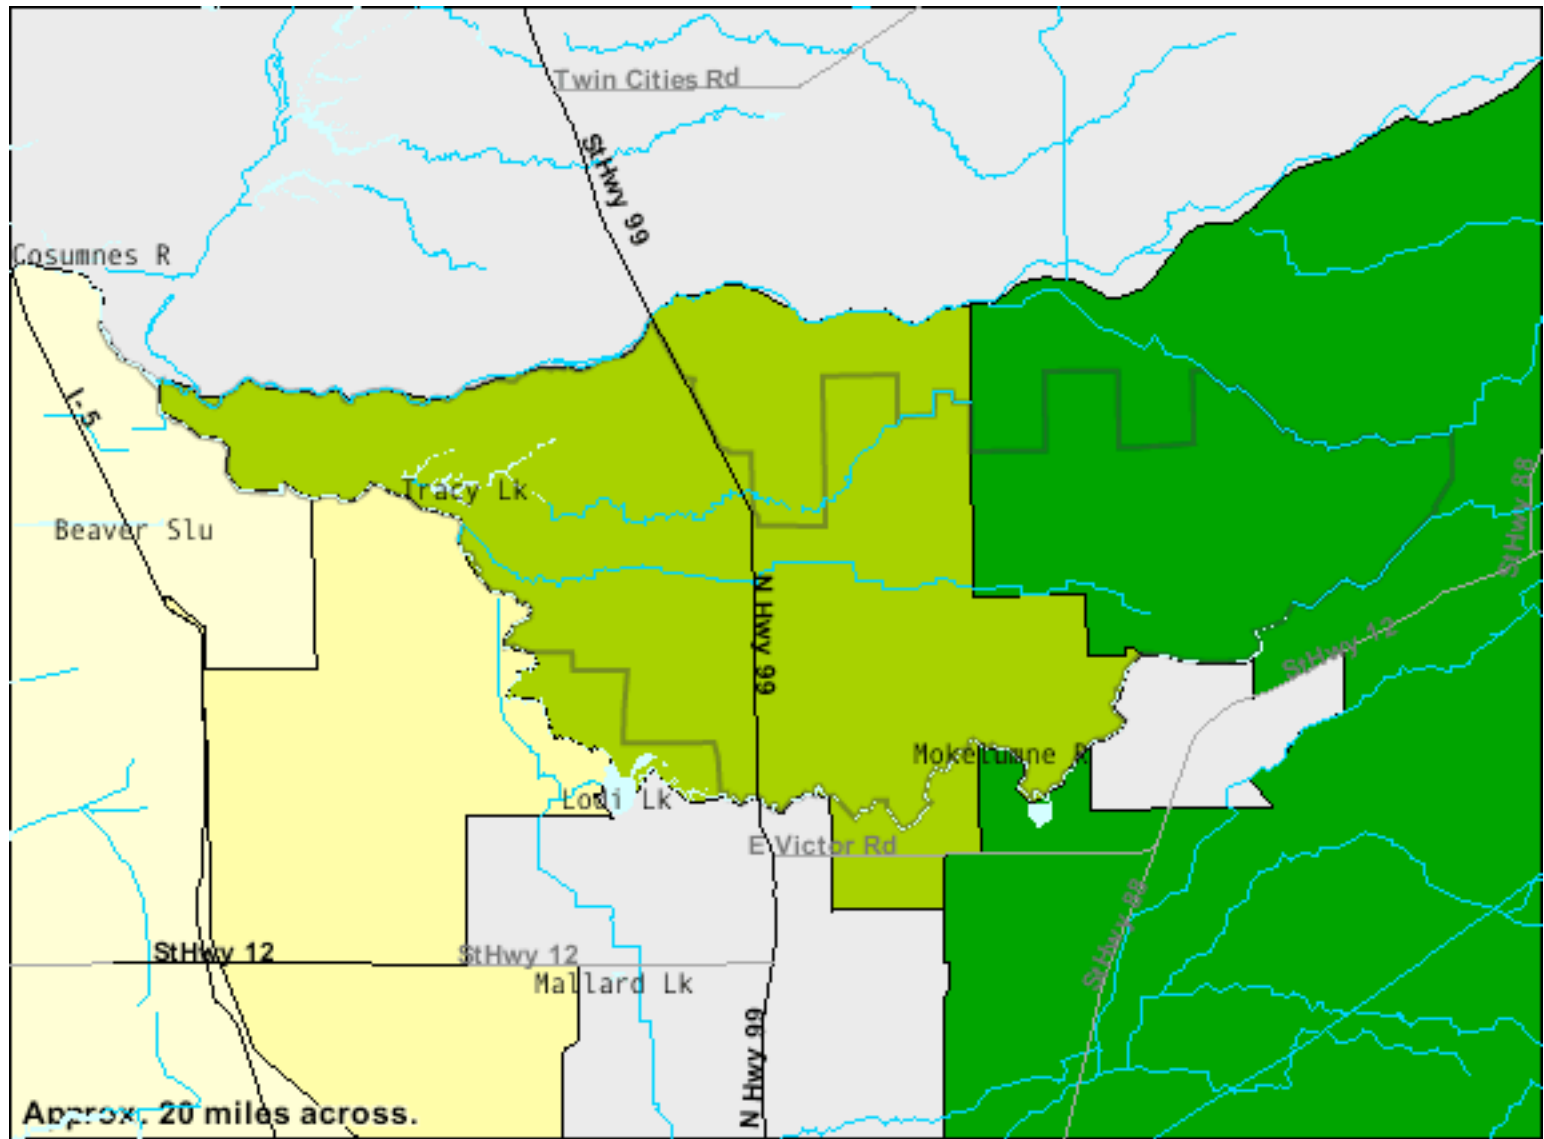

# Zip Code 95220 - Average Commute Time to Work

## Data Classes

## Features

American FactFinder 2000