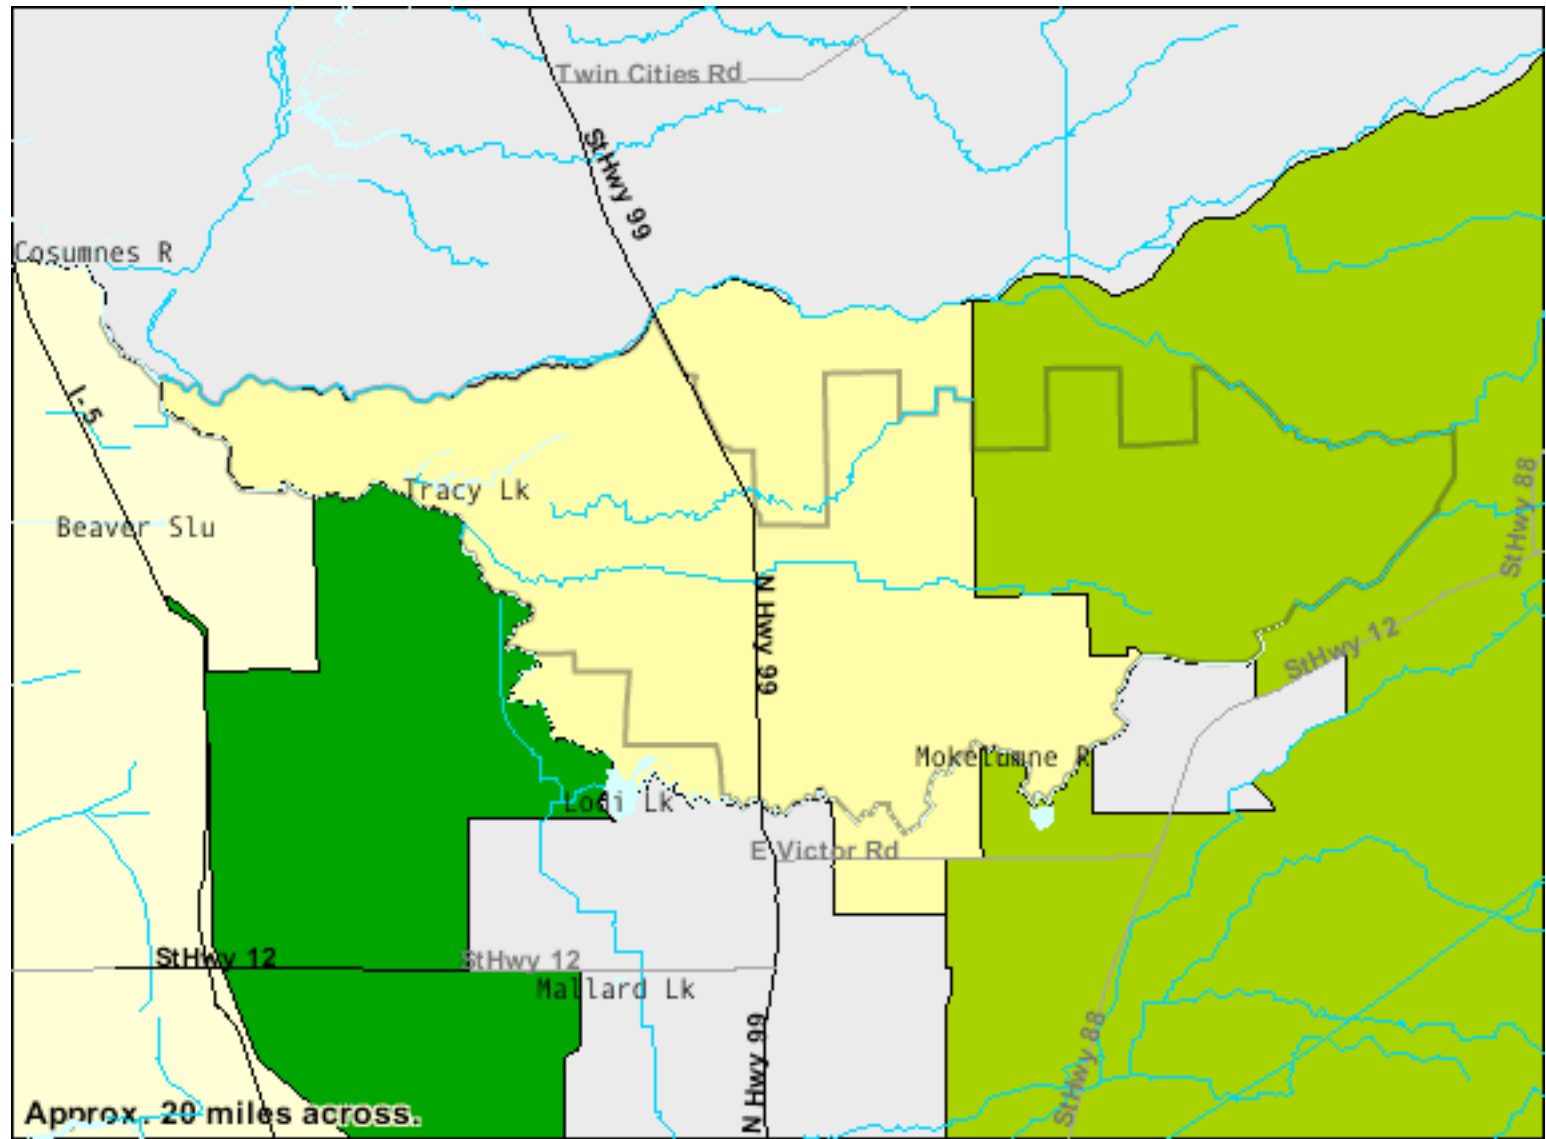

Zip Code 95220- Median Household Income

Data Classes

Features

American FactFinder 2000