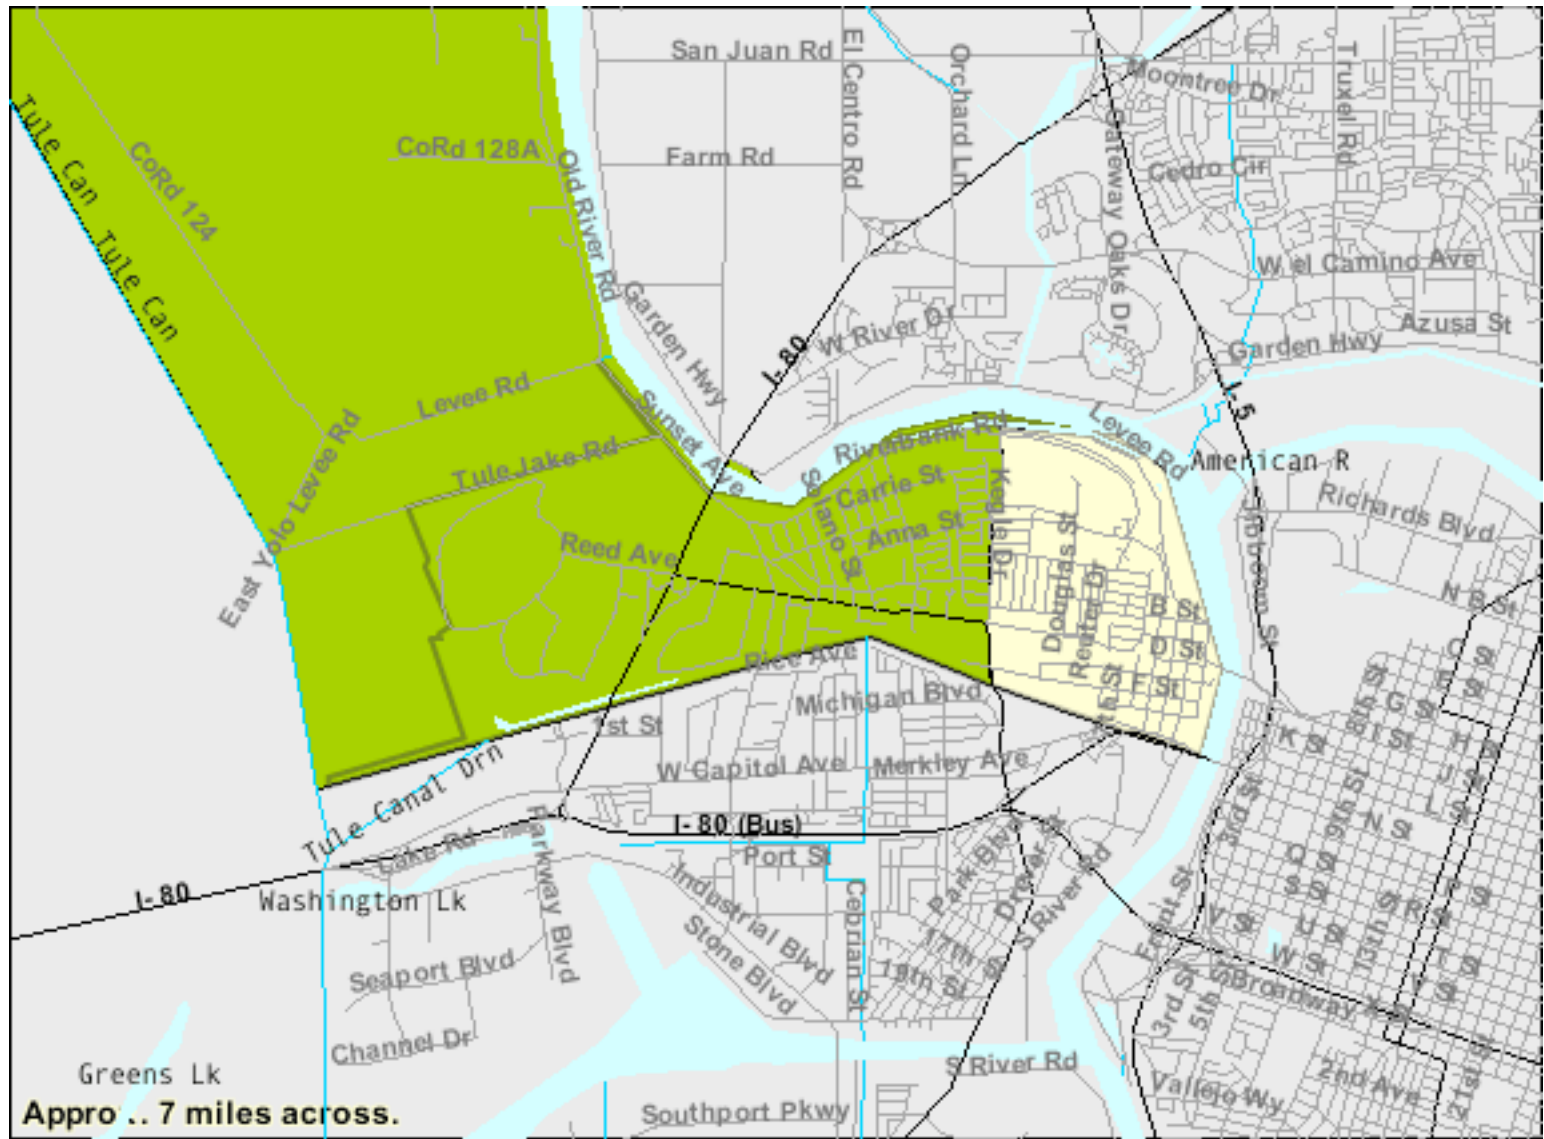

Zip Code 95605 - Average Commute Time to Work

Data Classes

Features

American FactFinder 2000