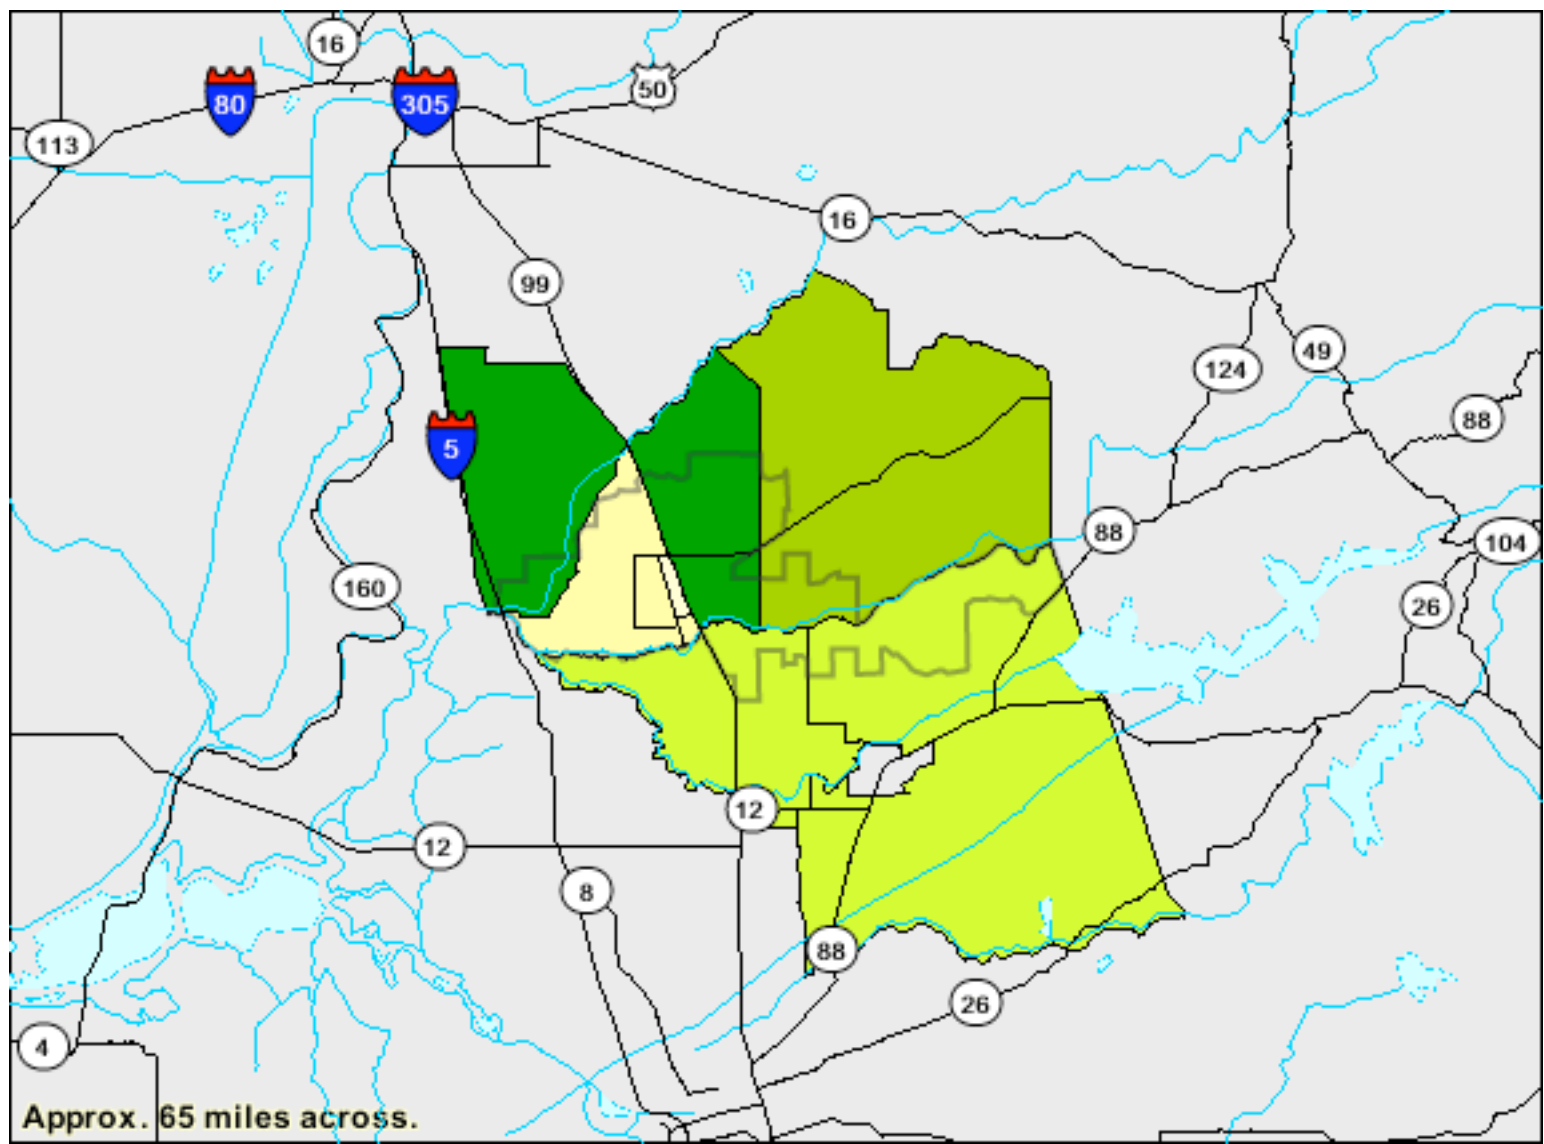

Zip Code 95632 - Average Commute Time to Work

Data Classes

Features

- Major Road
- Street
- Stream/Waterbody
- Stream/Waterbody

Items in gray text are not visible at this zoom level

American FactFinder 2000