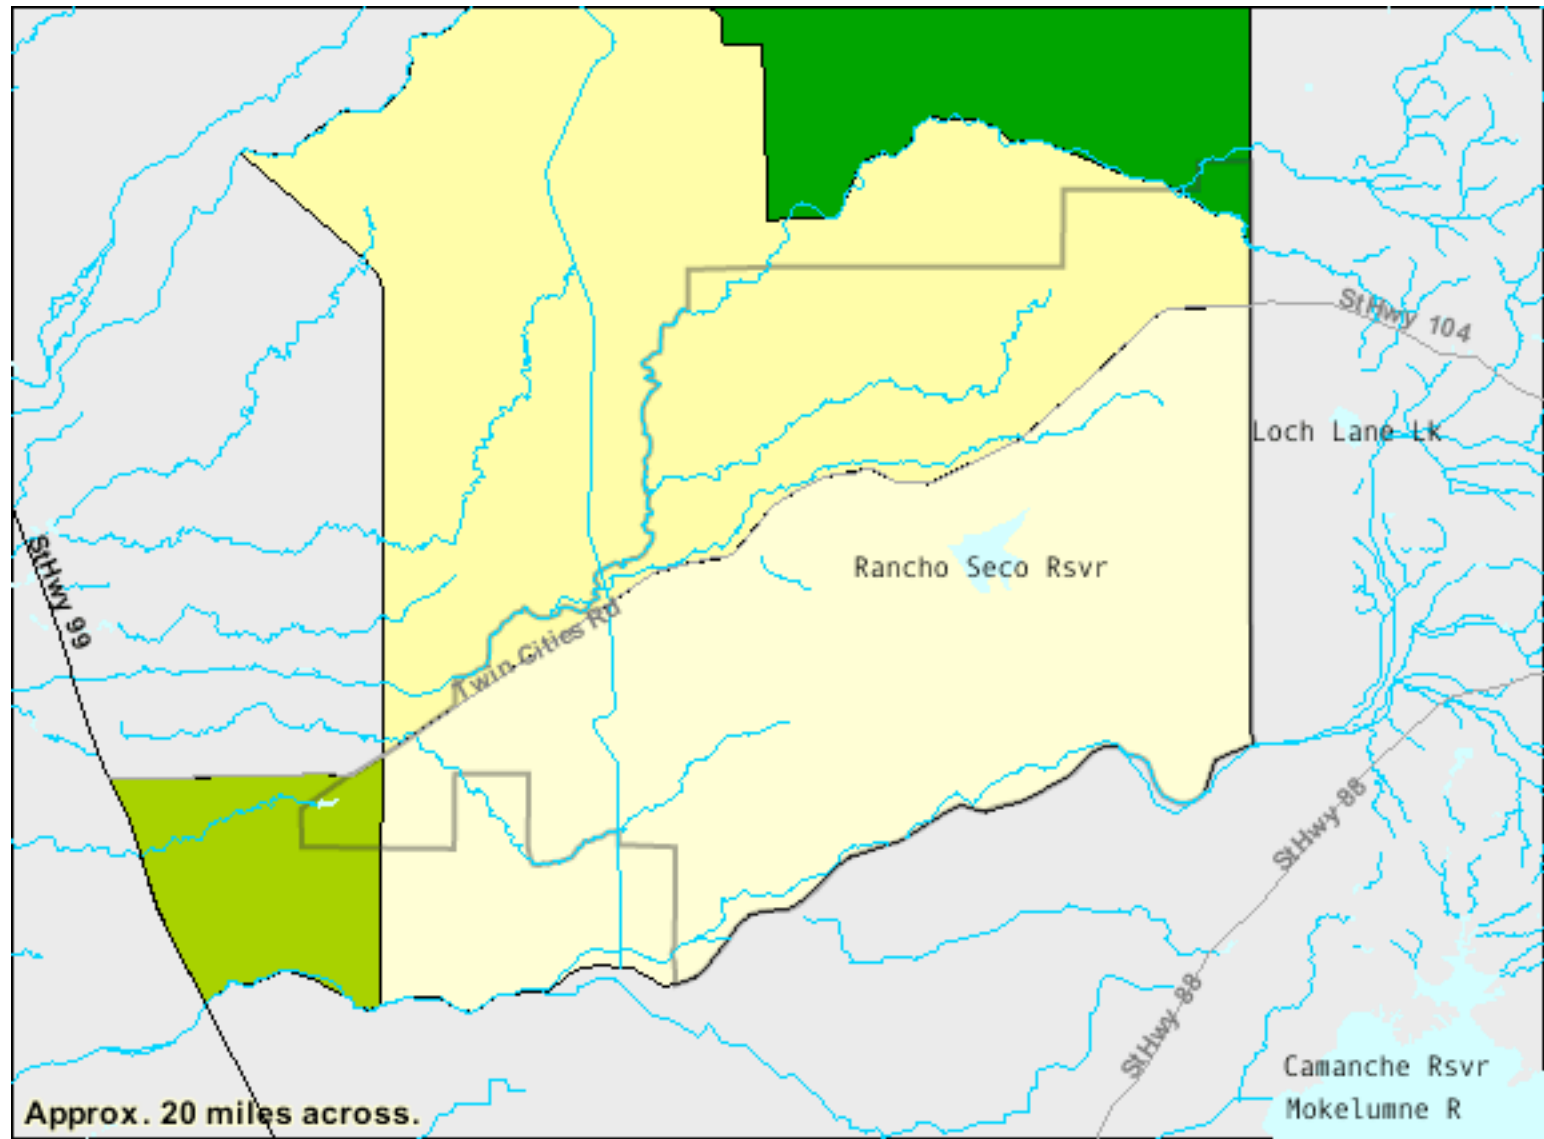

Zip Code 95638 - Average Commute Time to Work

Data Classes

Features

American FactFinder 2000