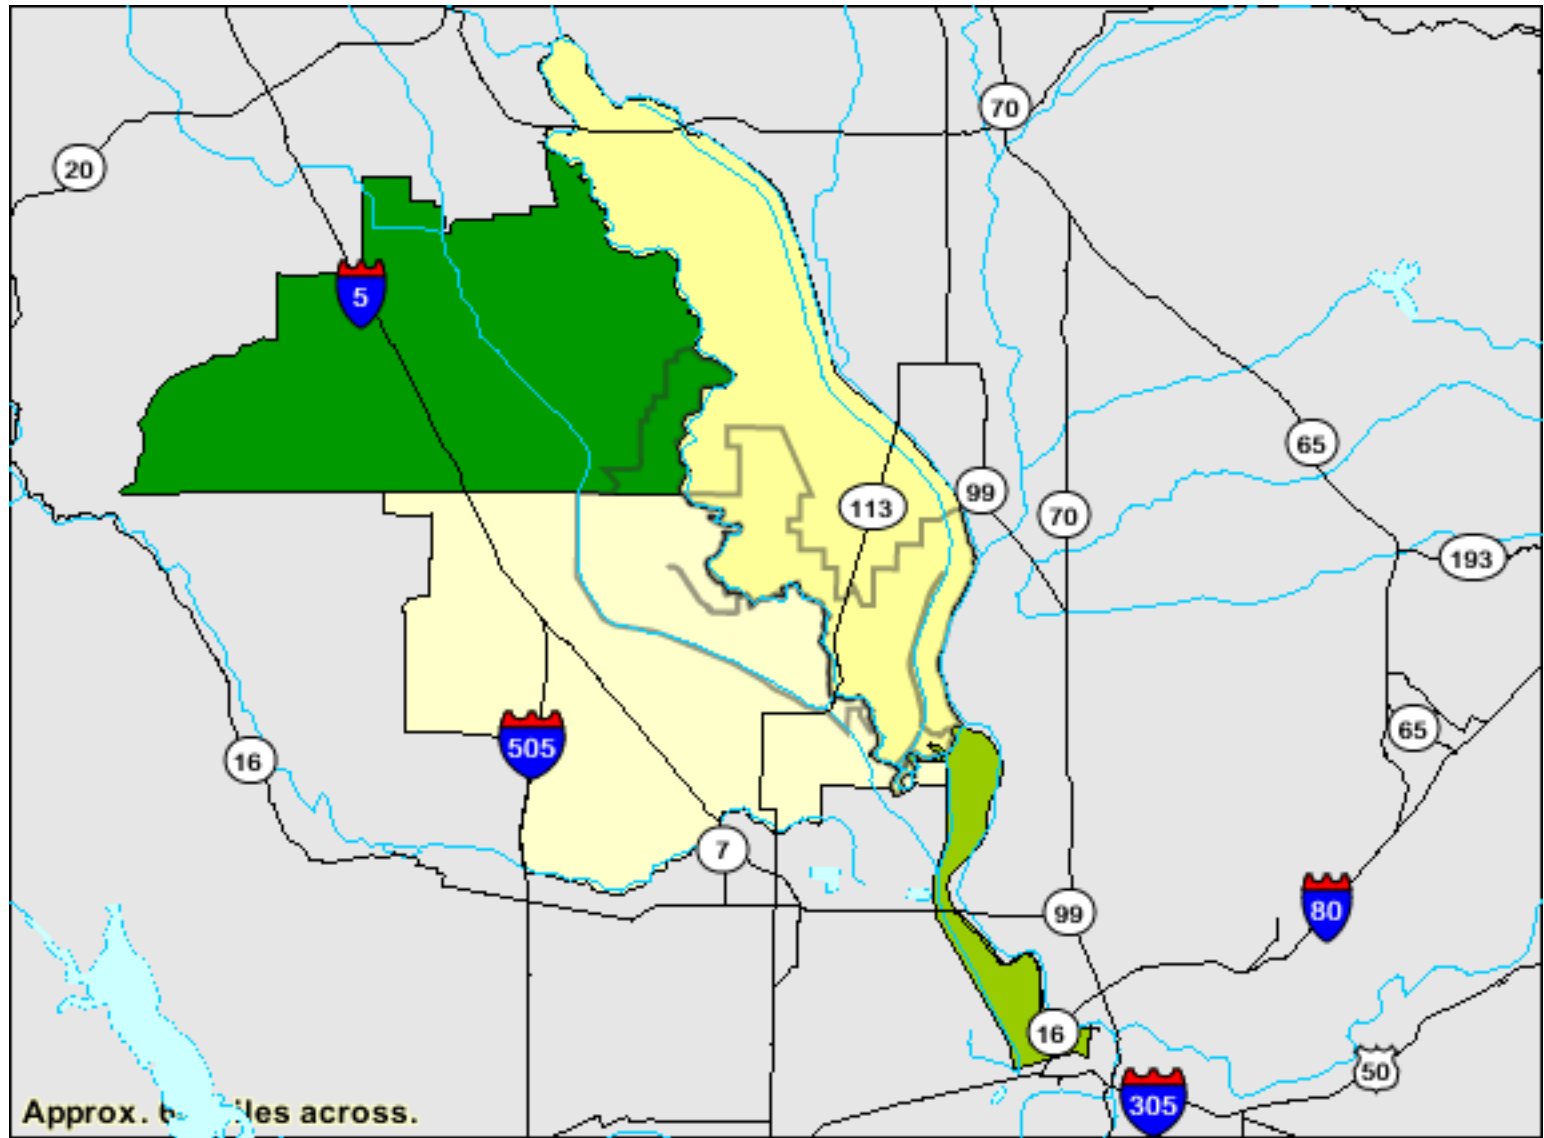

Zip Code 95645 - Average Commute Time to Work

Data Classes

Features

Items in gray text are not visible at this zoom level

American FactFinder 2000