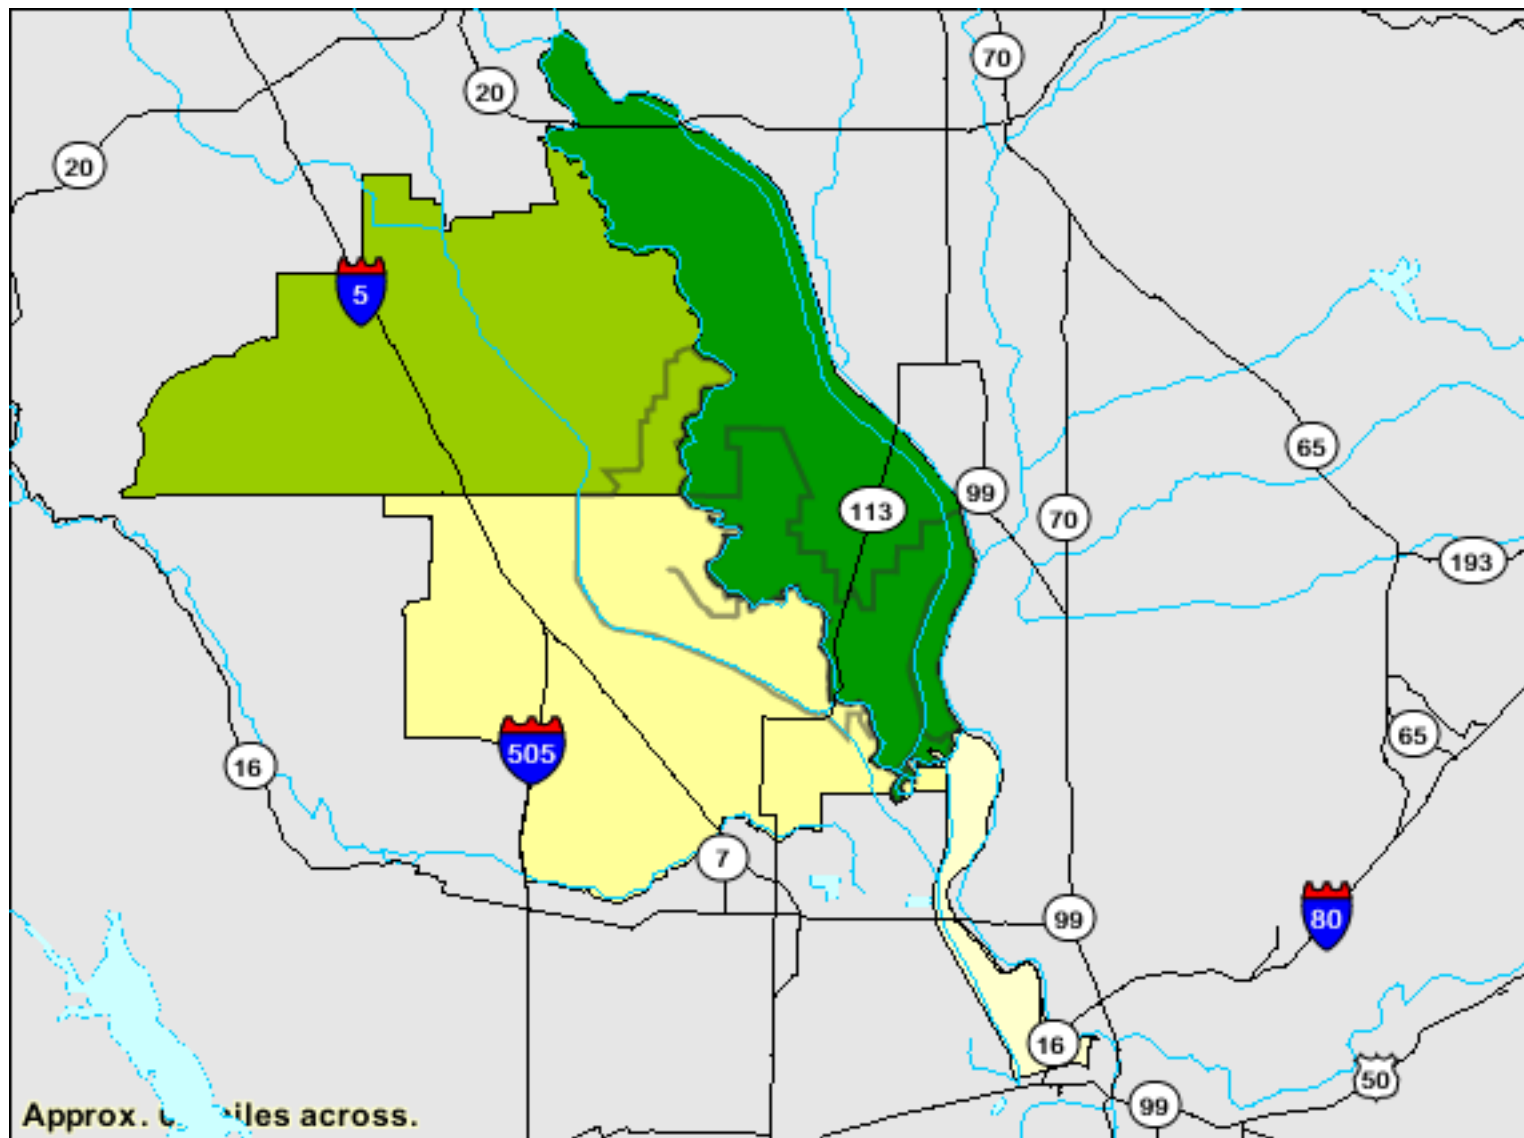

Zip Code 95645 - Median Household Income

Data Classes

Features

Items in graytext are not visible at this zoom level

American FactFinder 2000