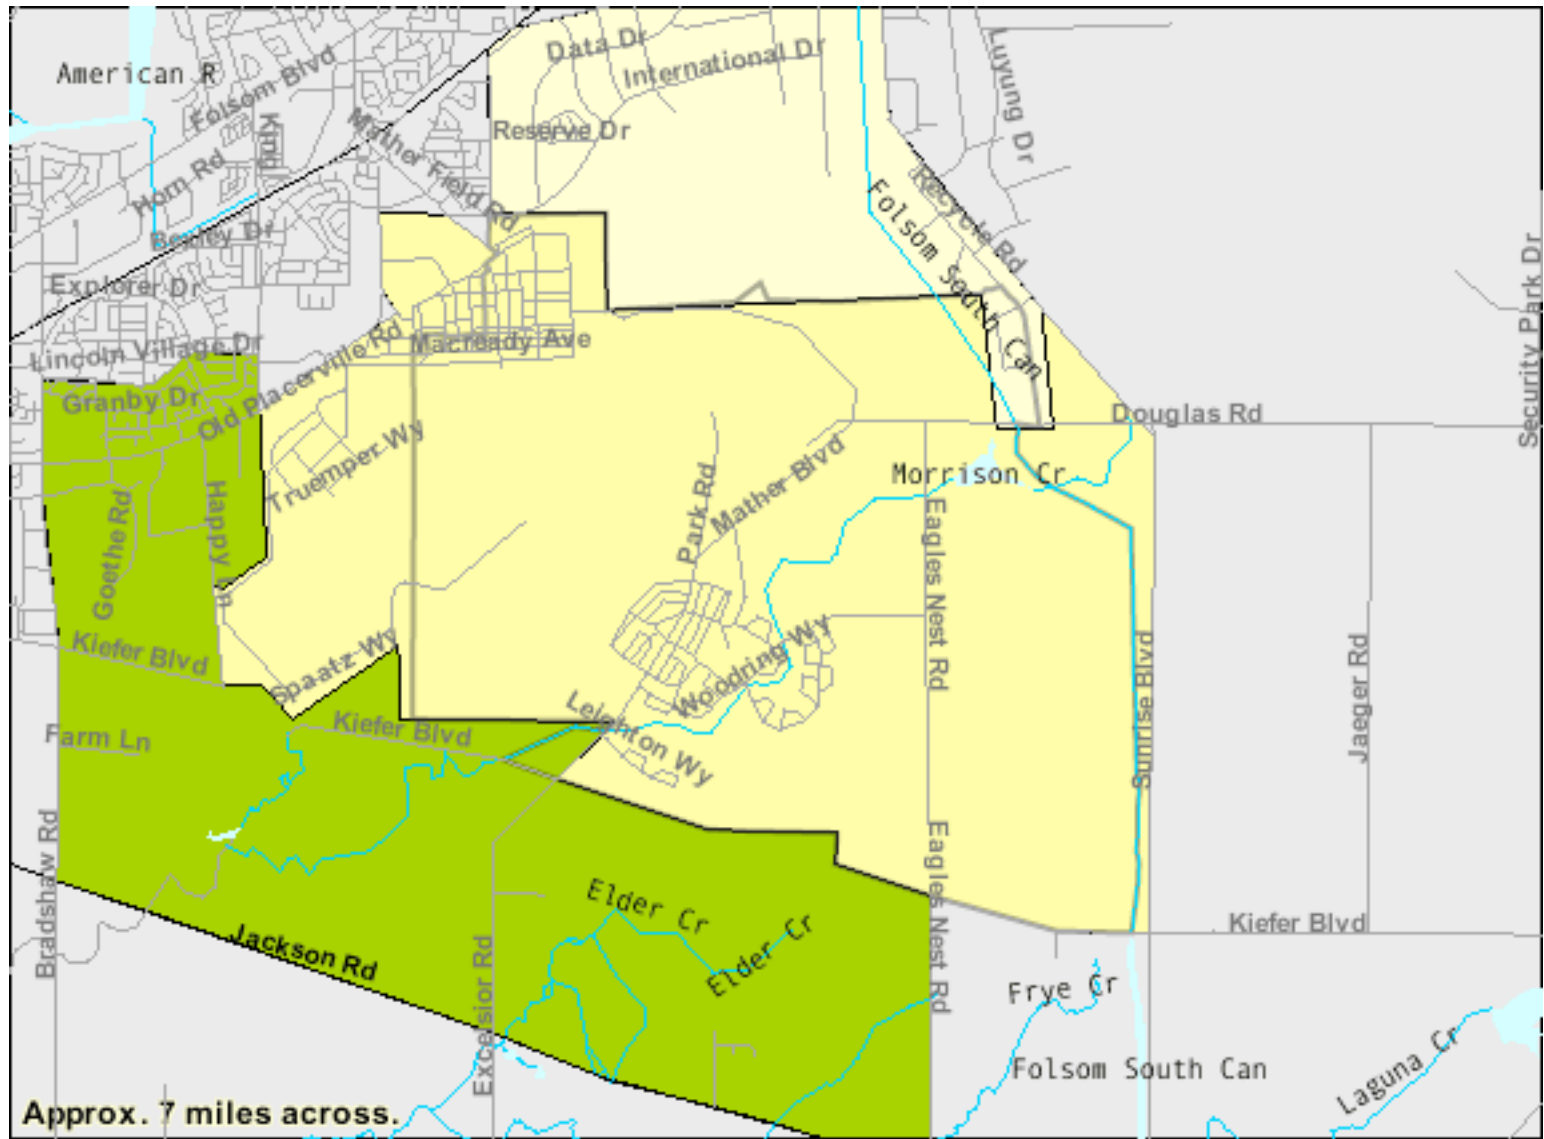

Zip Code 95655 - Average Commute Time to Work

Data Classes

Features

American FactFinder 2000