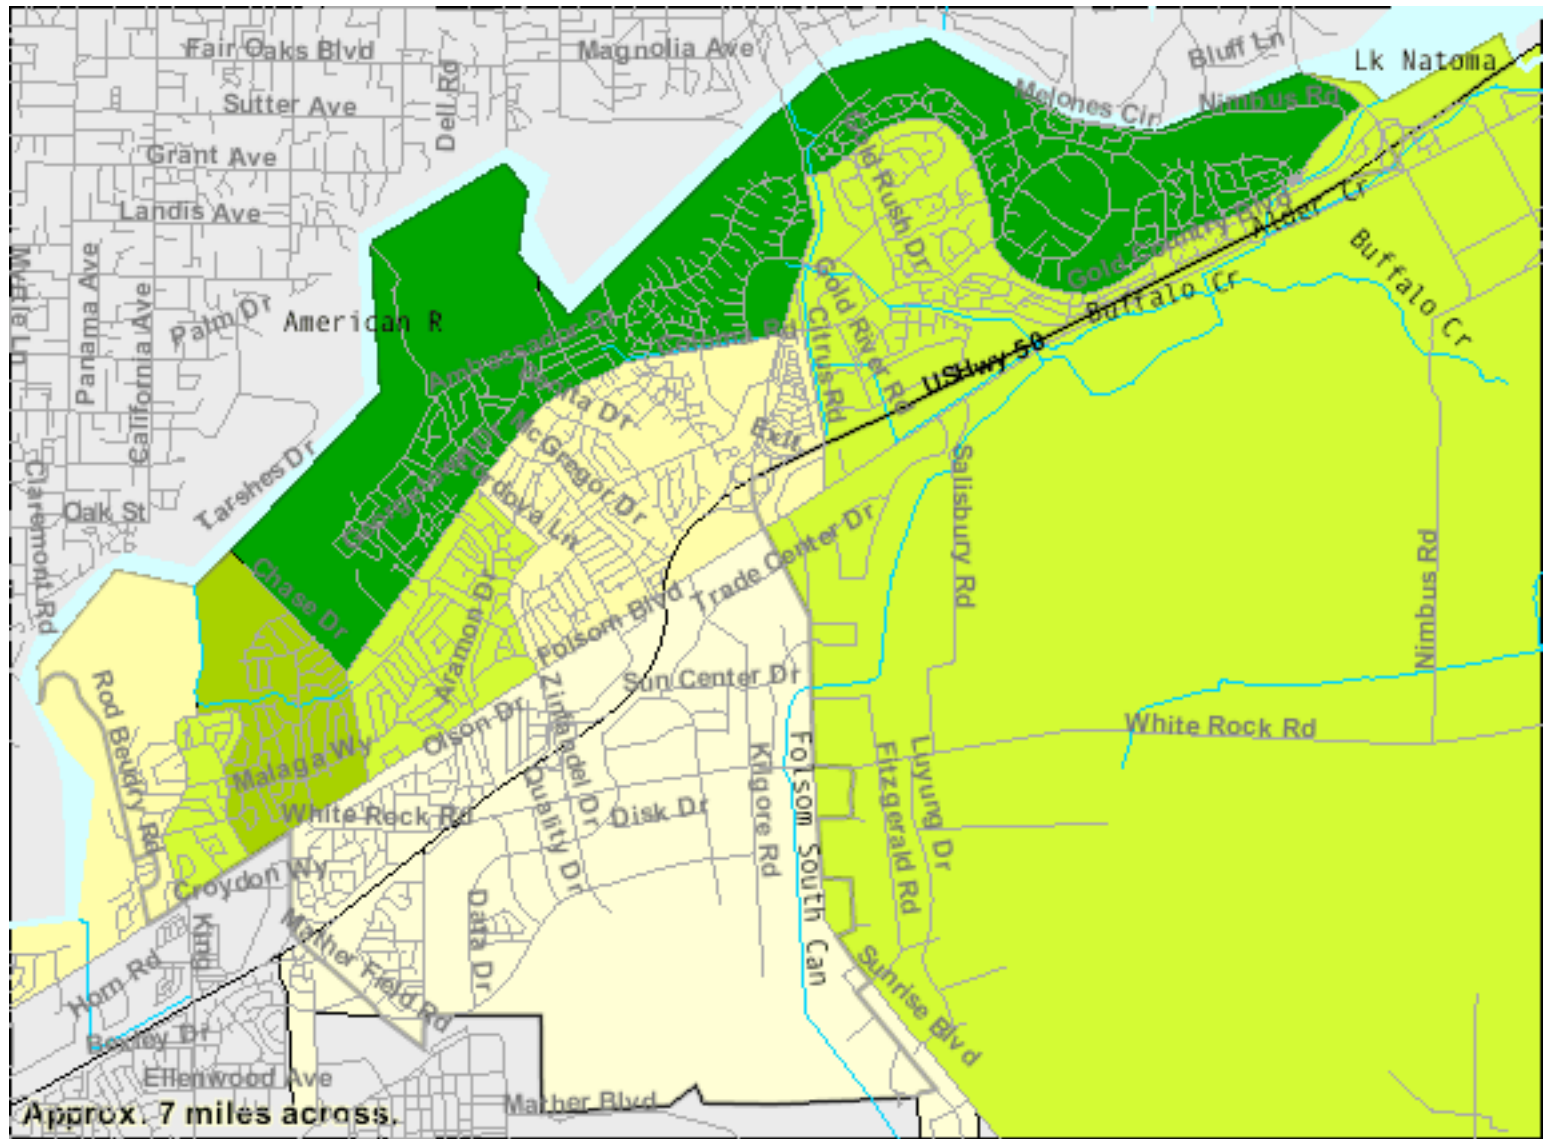

Zip Code 95670 - Average Commute Time to Work

Data Classes

Features

American FactFinder 2000