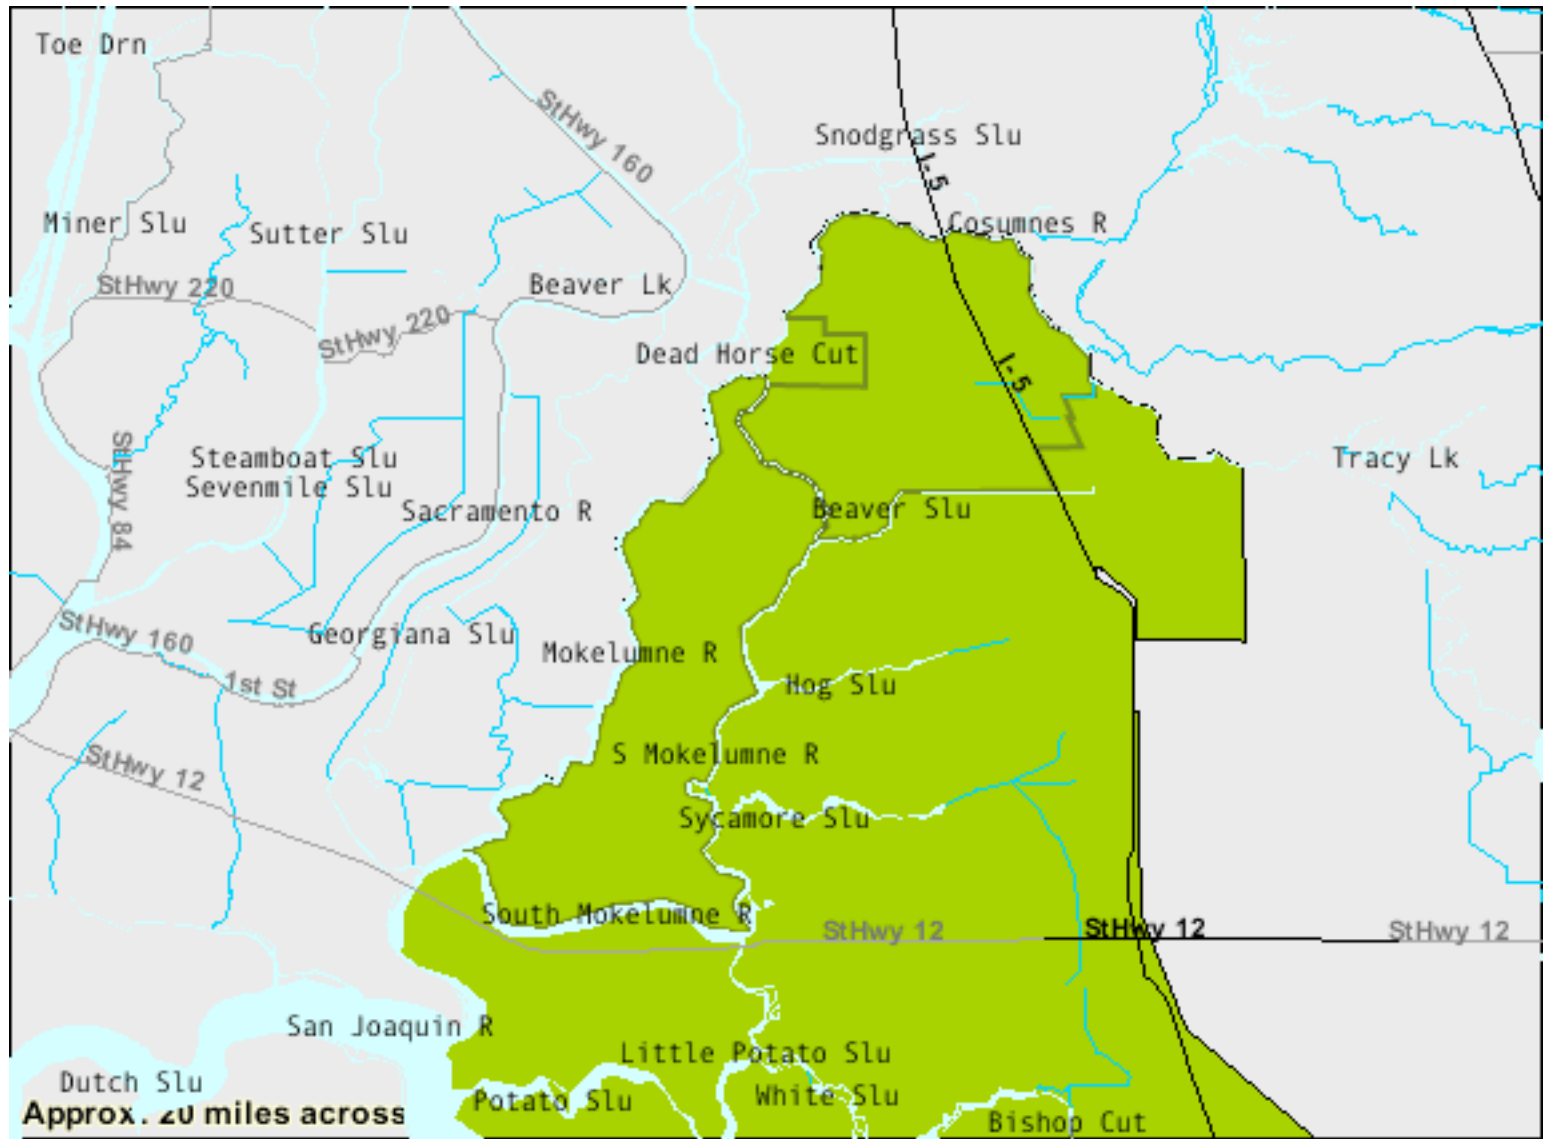

# Zip Code 95686 - Foreign Born Population

## Features

- Major Road
- Street
- Stream/Waterbody
- Stream/Waterbody

American FactFinder 2000