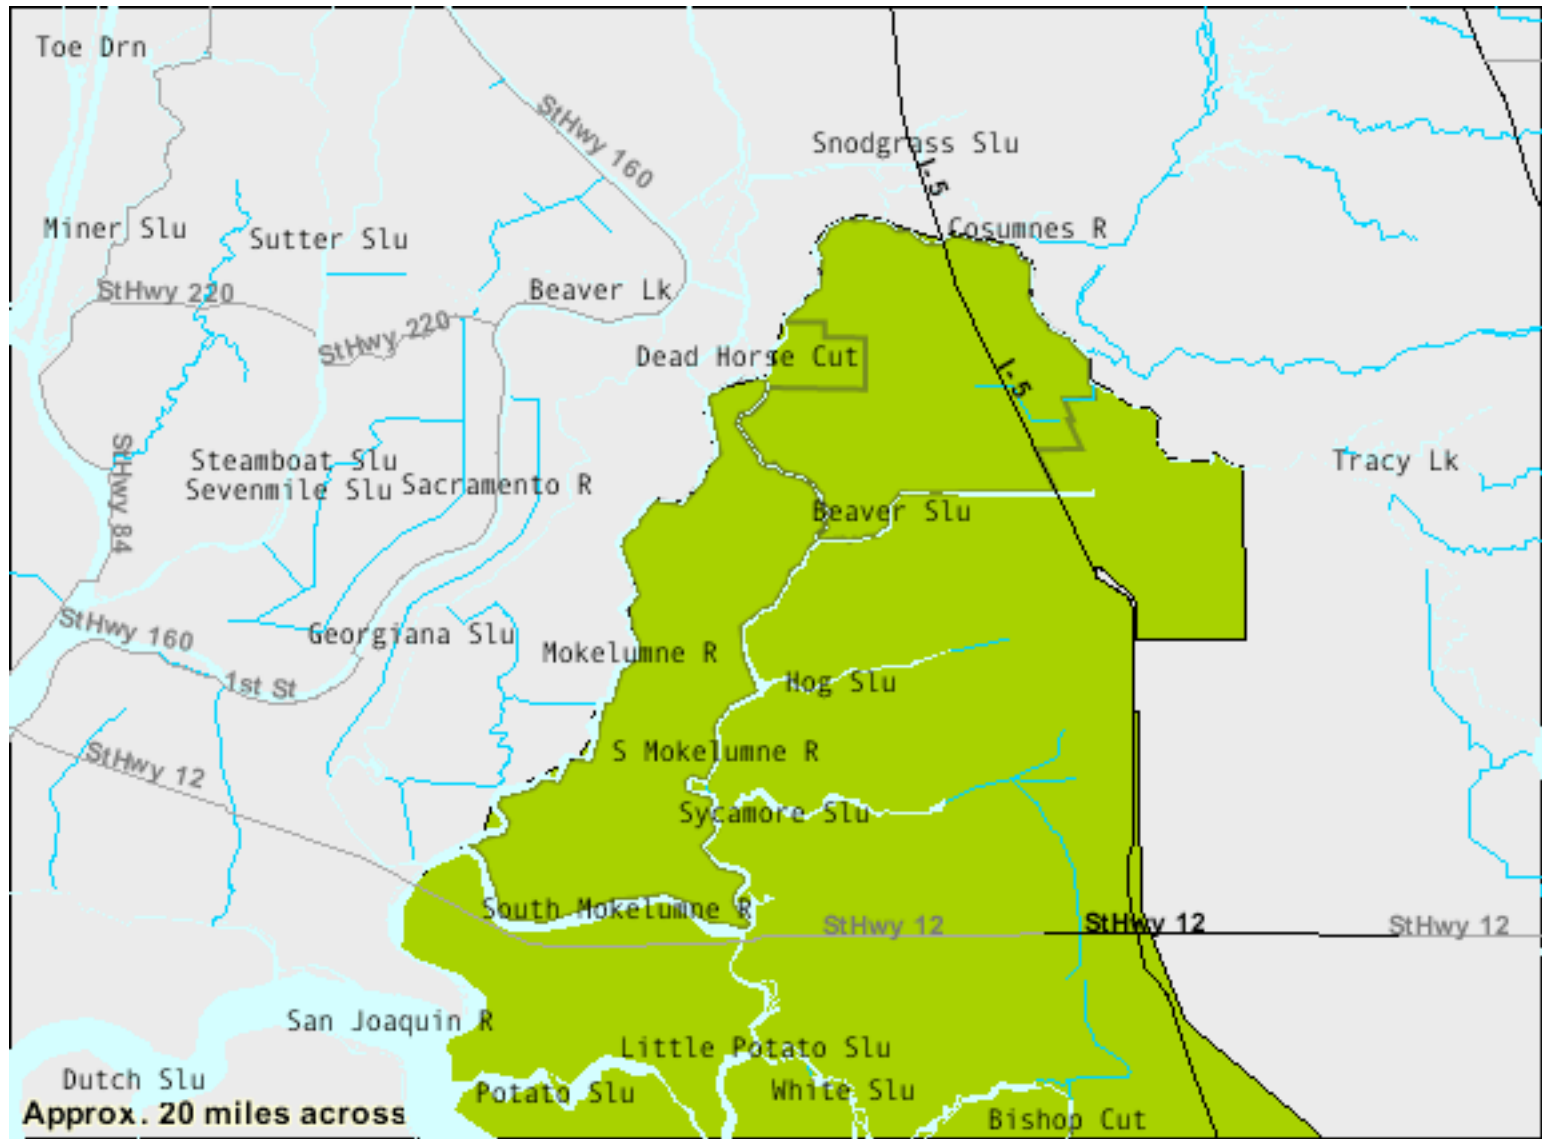

# Zip Code 95686 - Average Commute Time to Work

## Data Classes

Minutes  
24.0 - 24.0

## Features

- Major Road
- Street
- Stream/Waterbody
- Stream/Waterbody

American FactFinder 2000