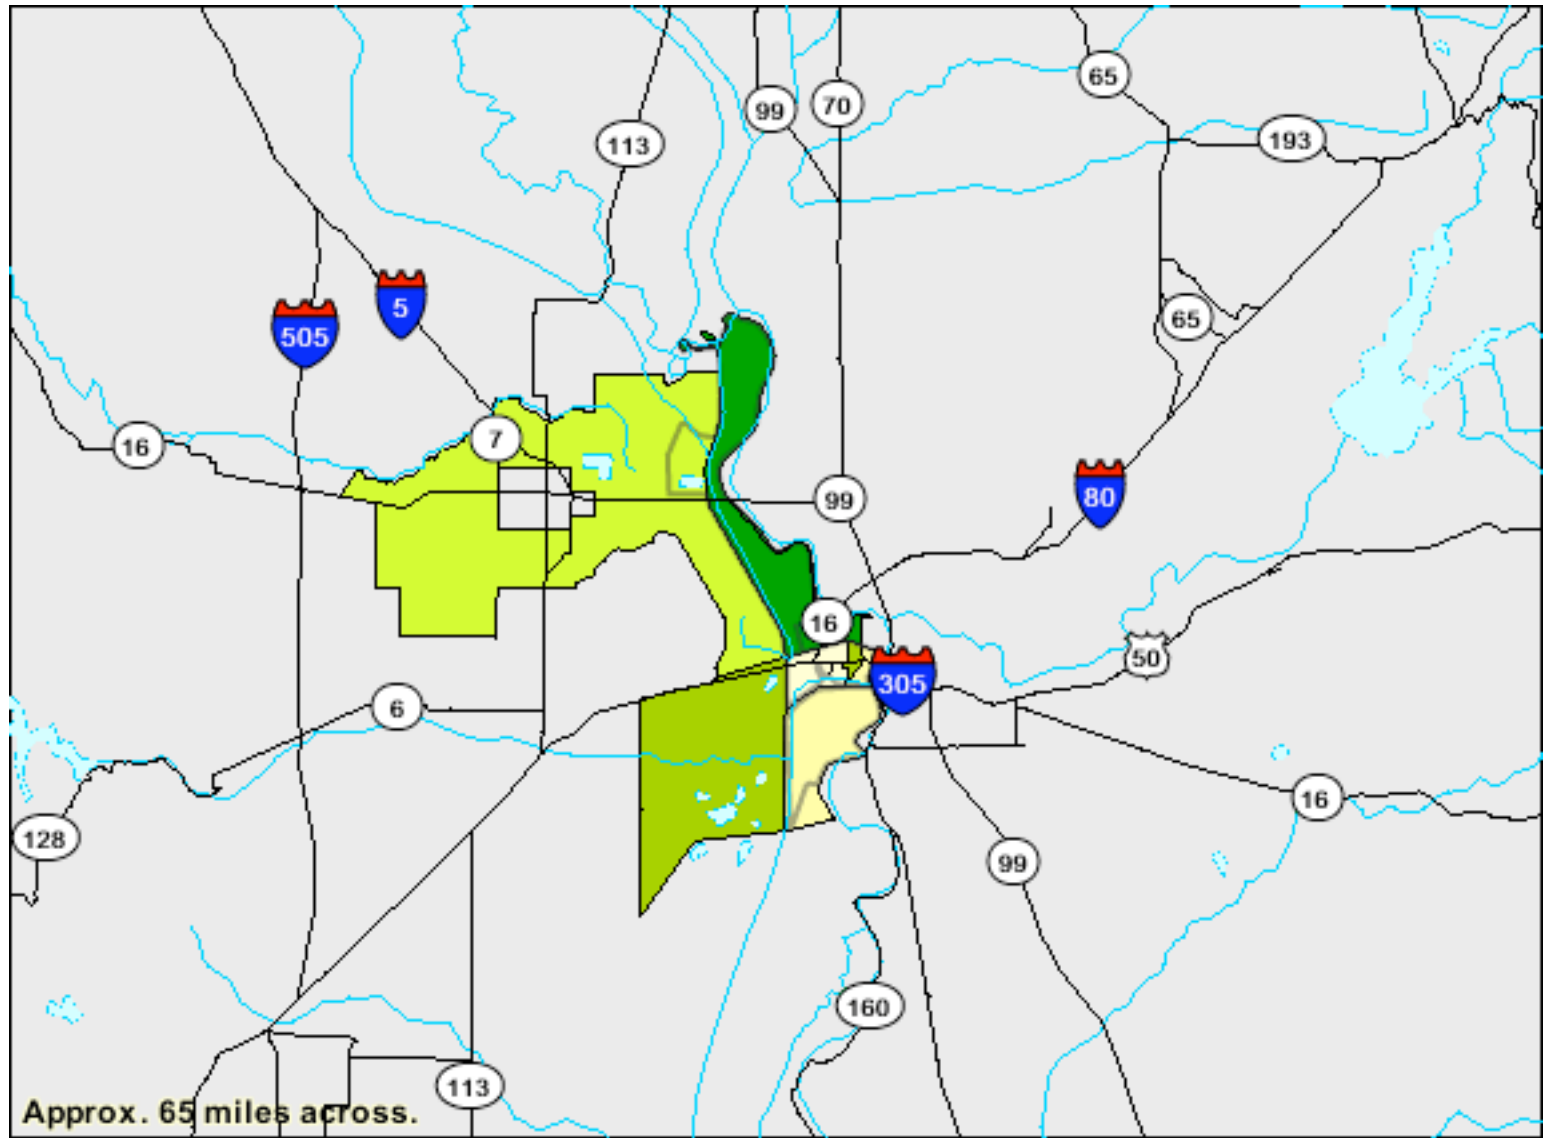

Zip Code 95691 - Average Commute Time to Work

Data Classes

Features

Items in gray text are not visible at this zoom level

American FactFinder 2000