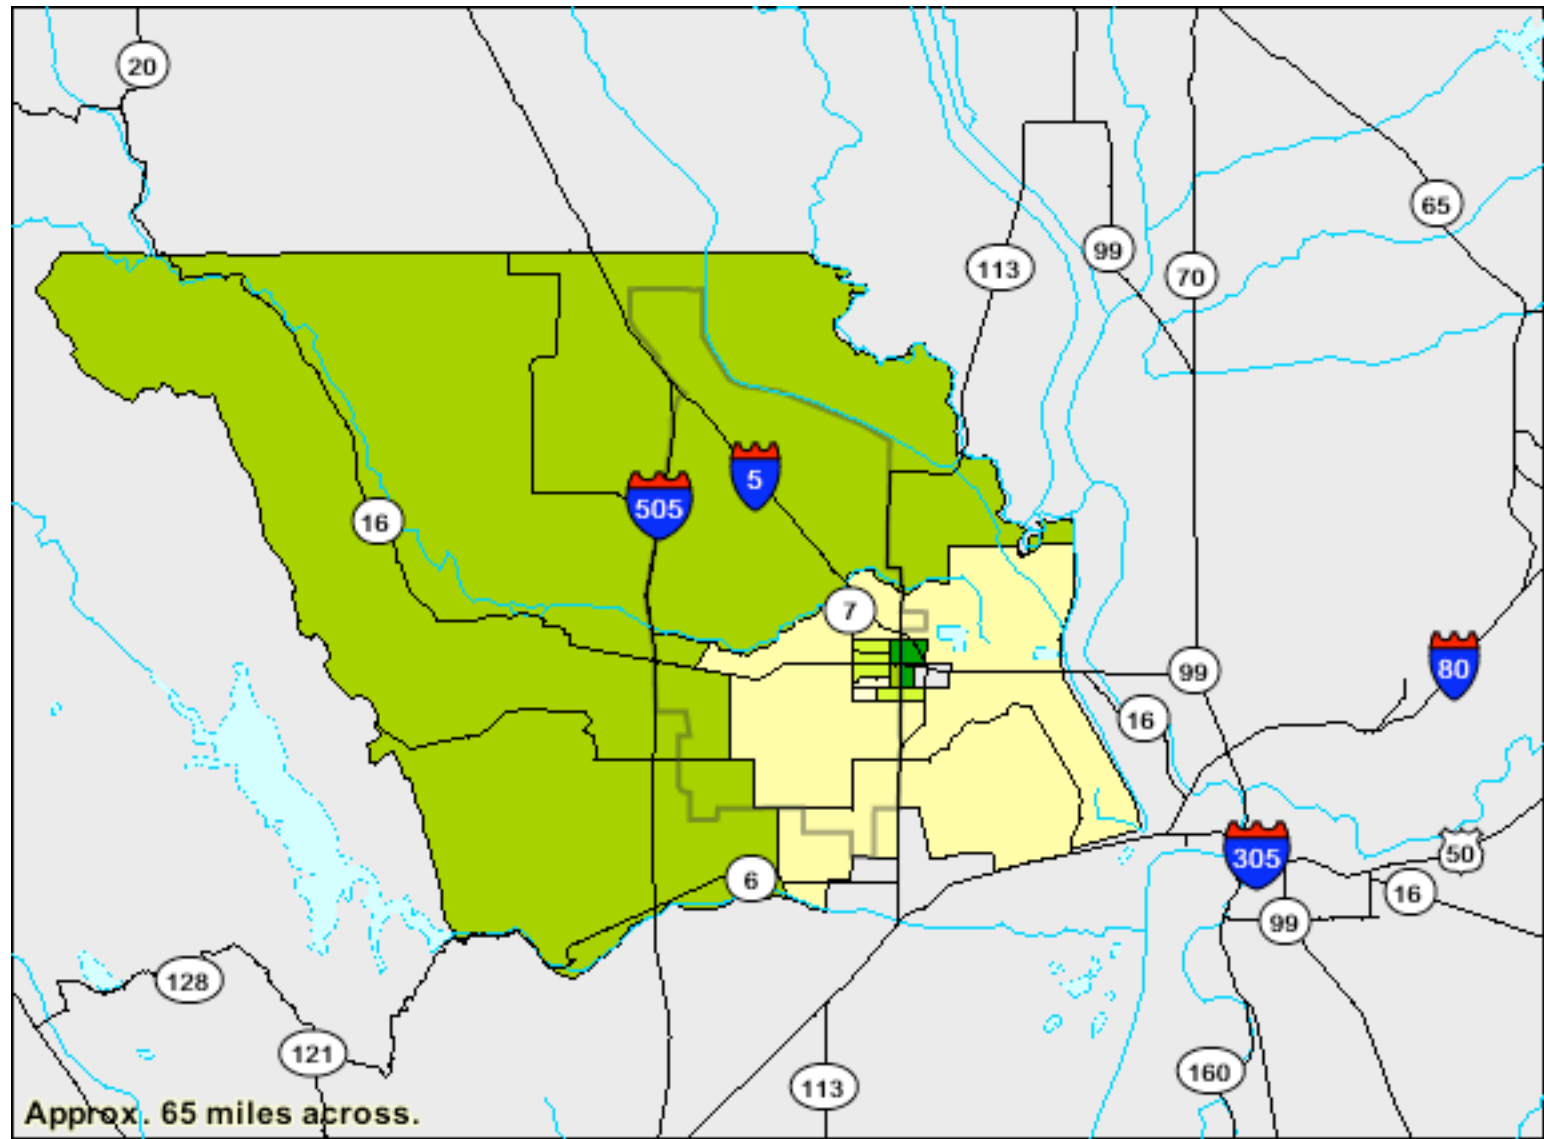

Zip Code 95695 - Foreign Born Population

Data Classes

Percent

Features

- Major Road
- Street
- Stream/Waterbody
- Stream/Waterbody

Items in graytext are not visible at this zoom level

American FactFinder 2000