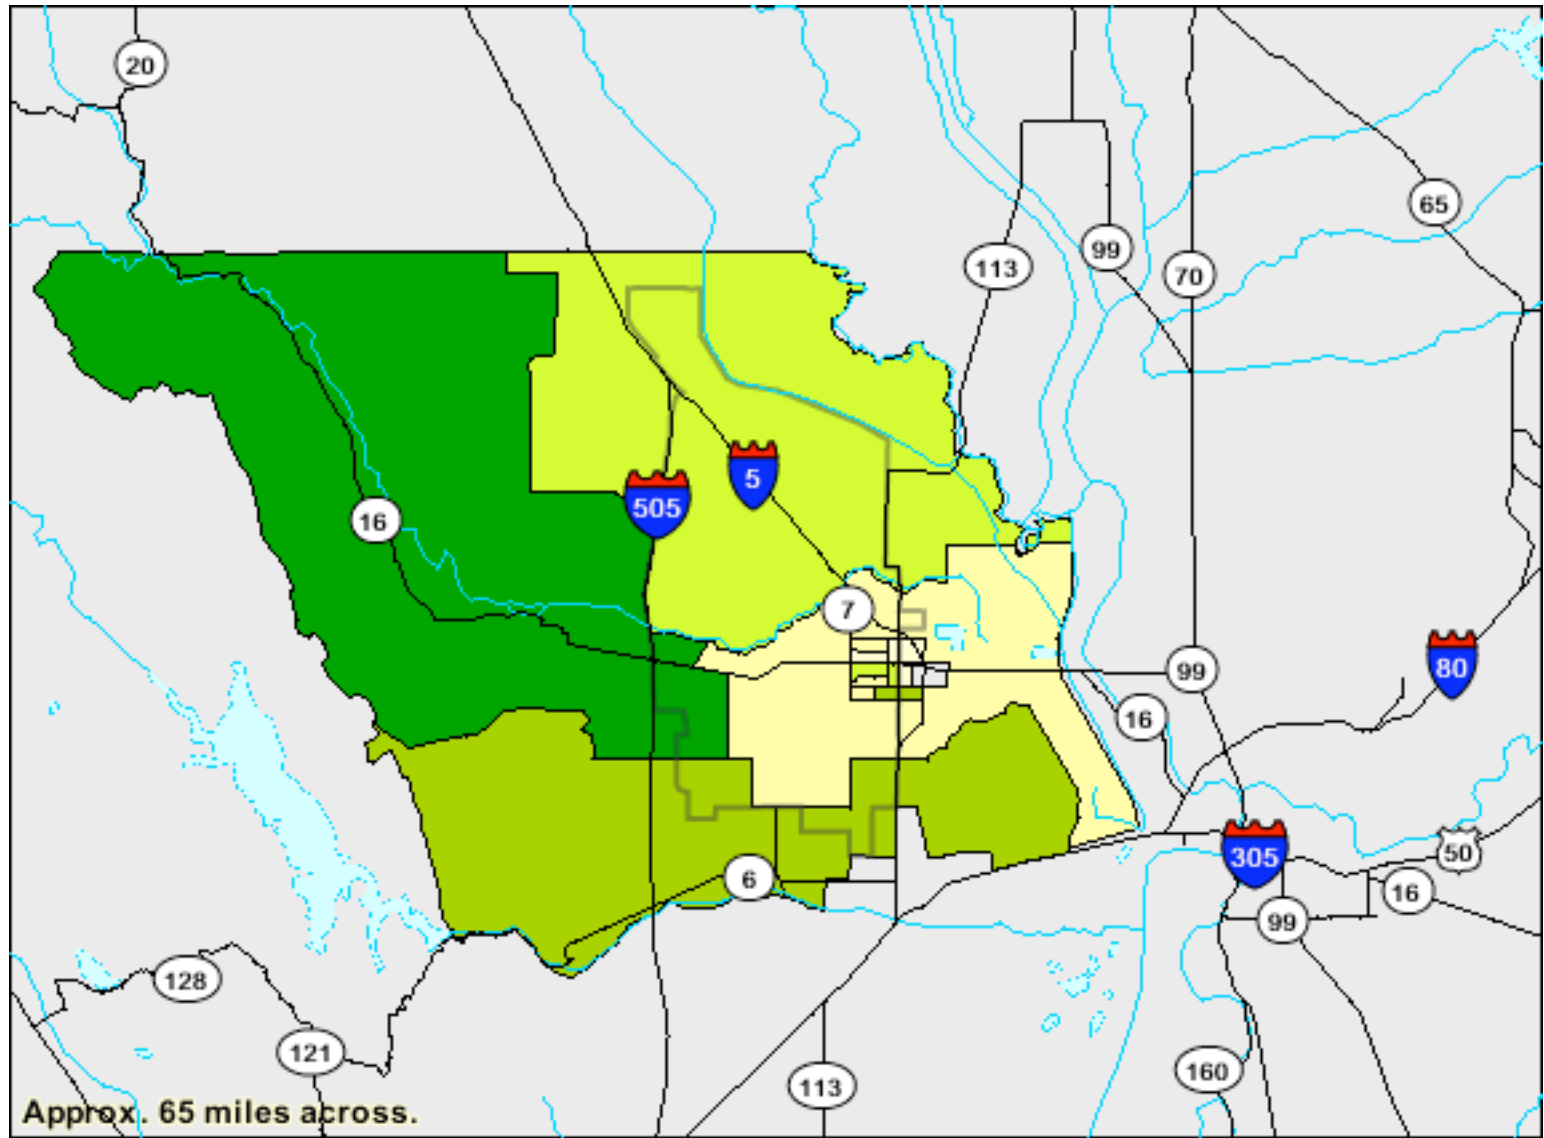

Zip Code 95695 - Average Commute Time to Work

Data Classes

Features

Items in graytext are not visible at this zoom level

American FactFinder 2000