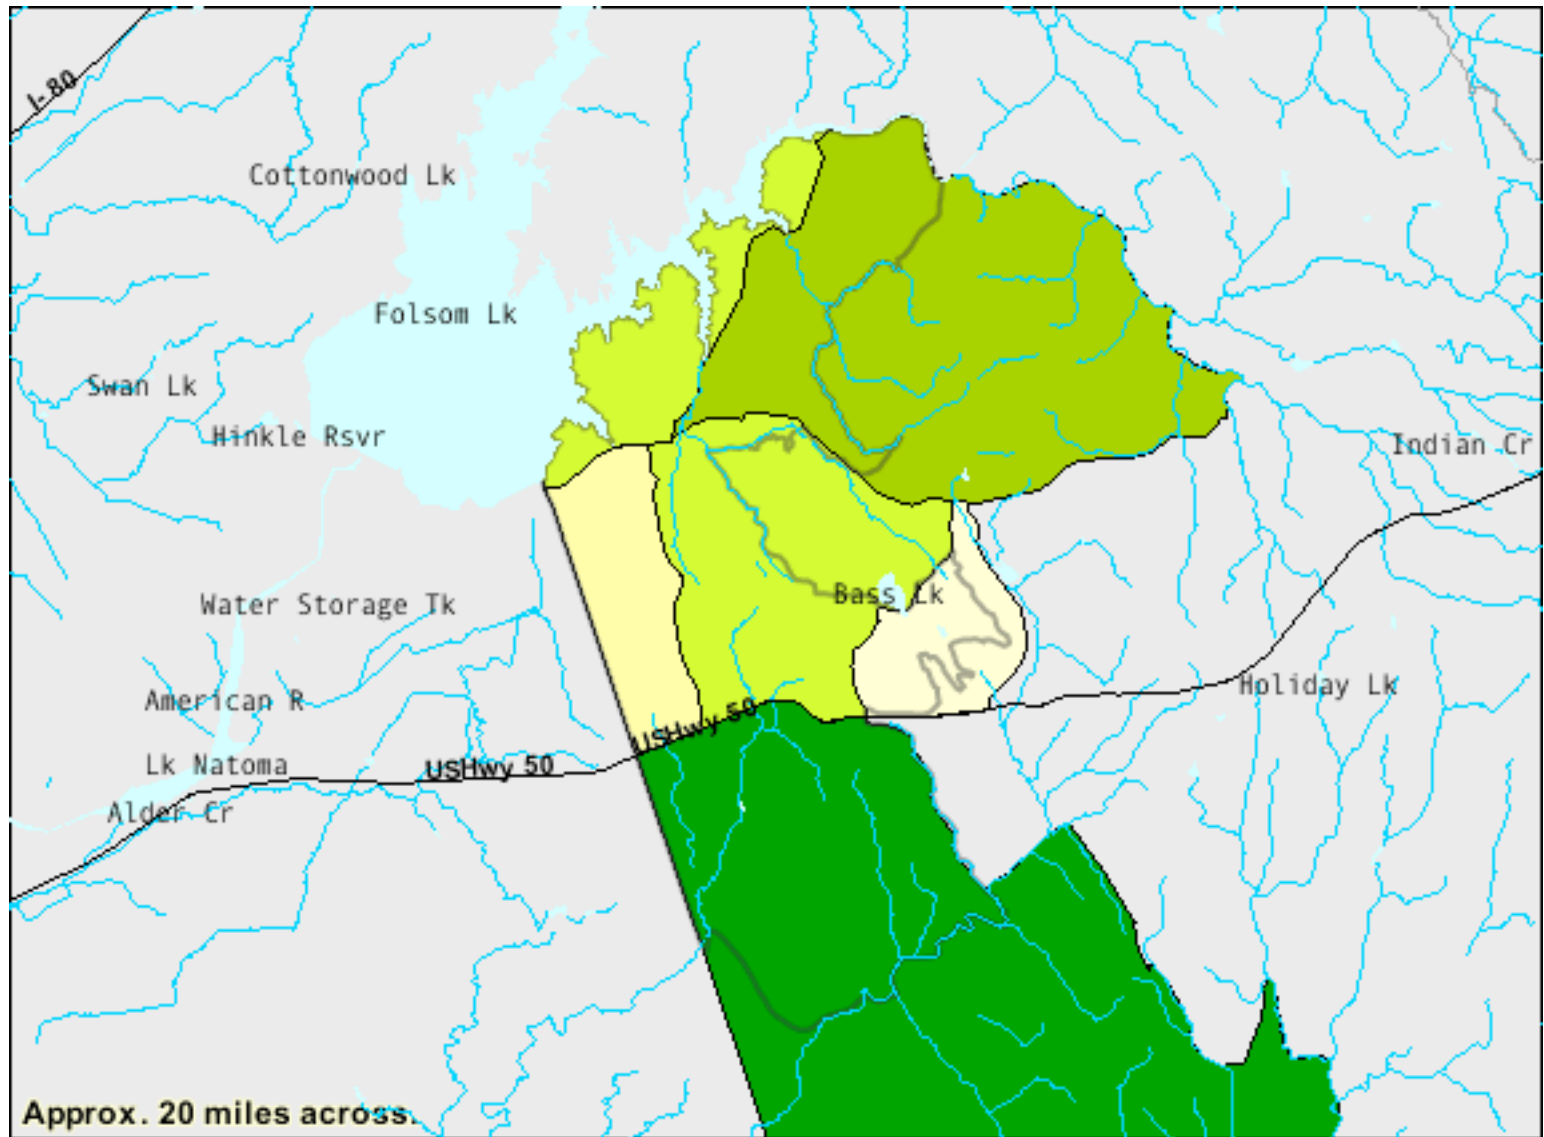

Zip Code 95762 - Average Commute Time to Work

Data Classes

Features

American FactFinder 2000