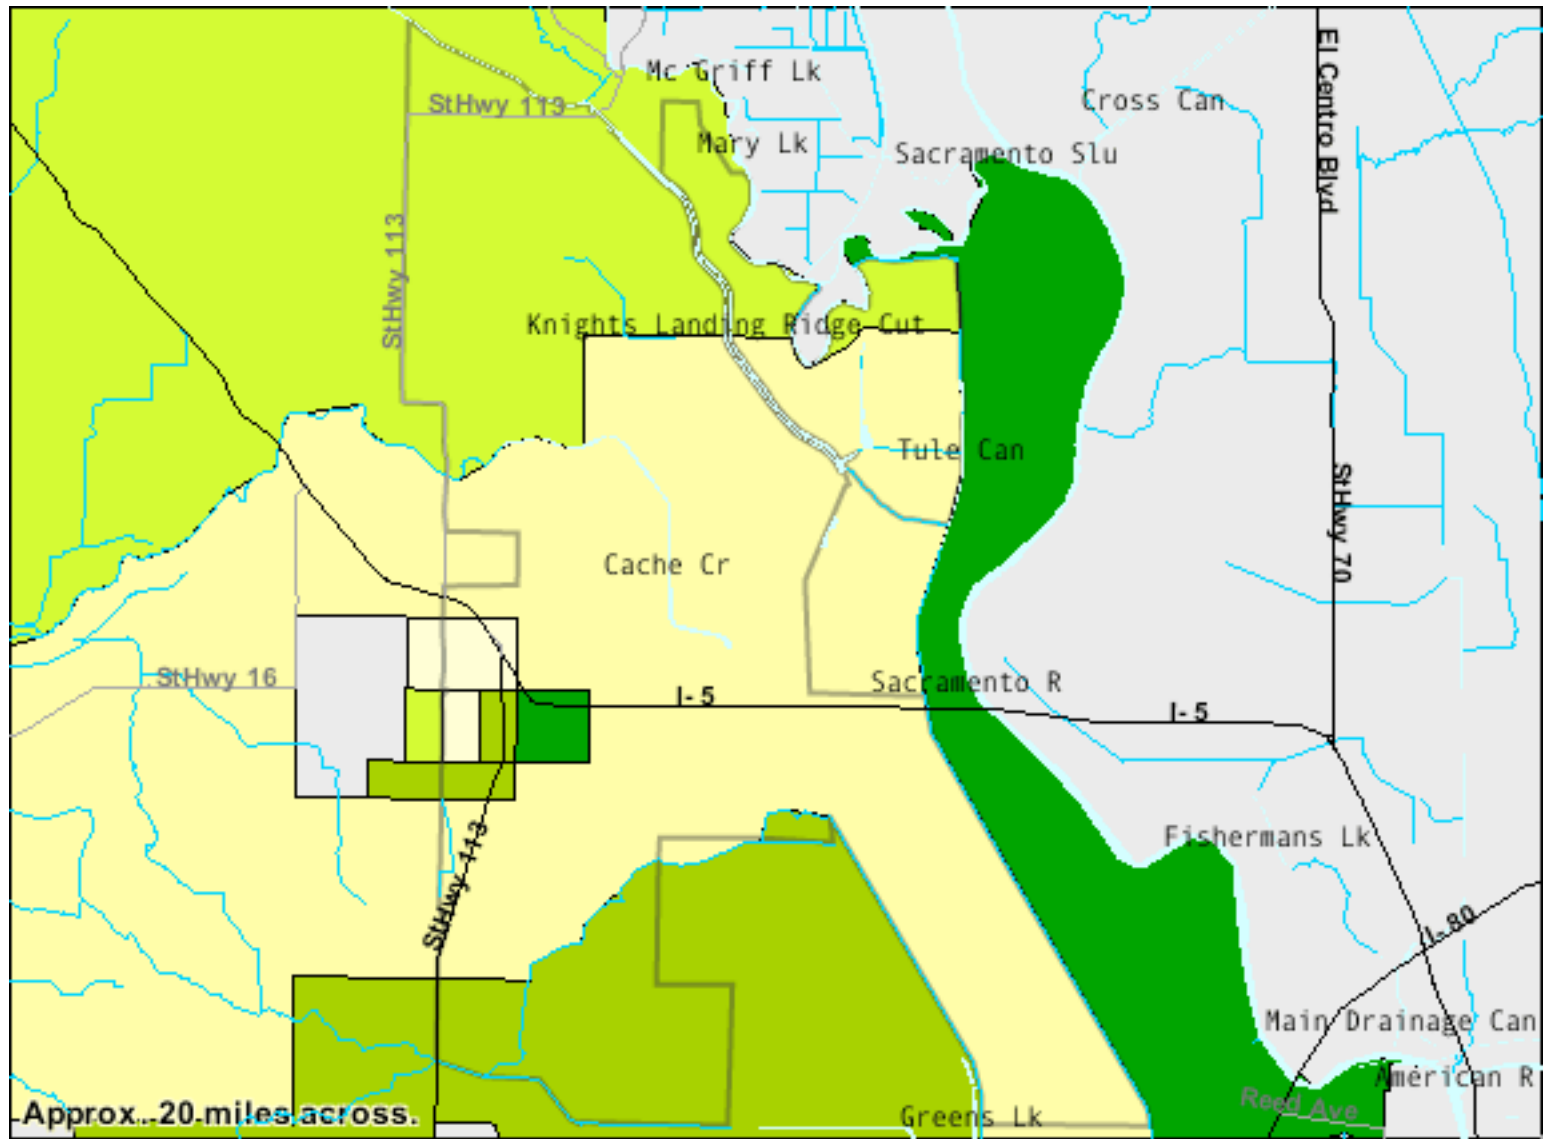

Zip Code 95776 - Average Commute Time to Work

Data Classes

Features

American FactFinder 2000