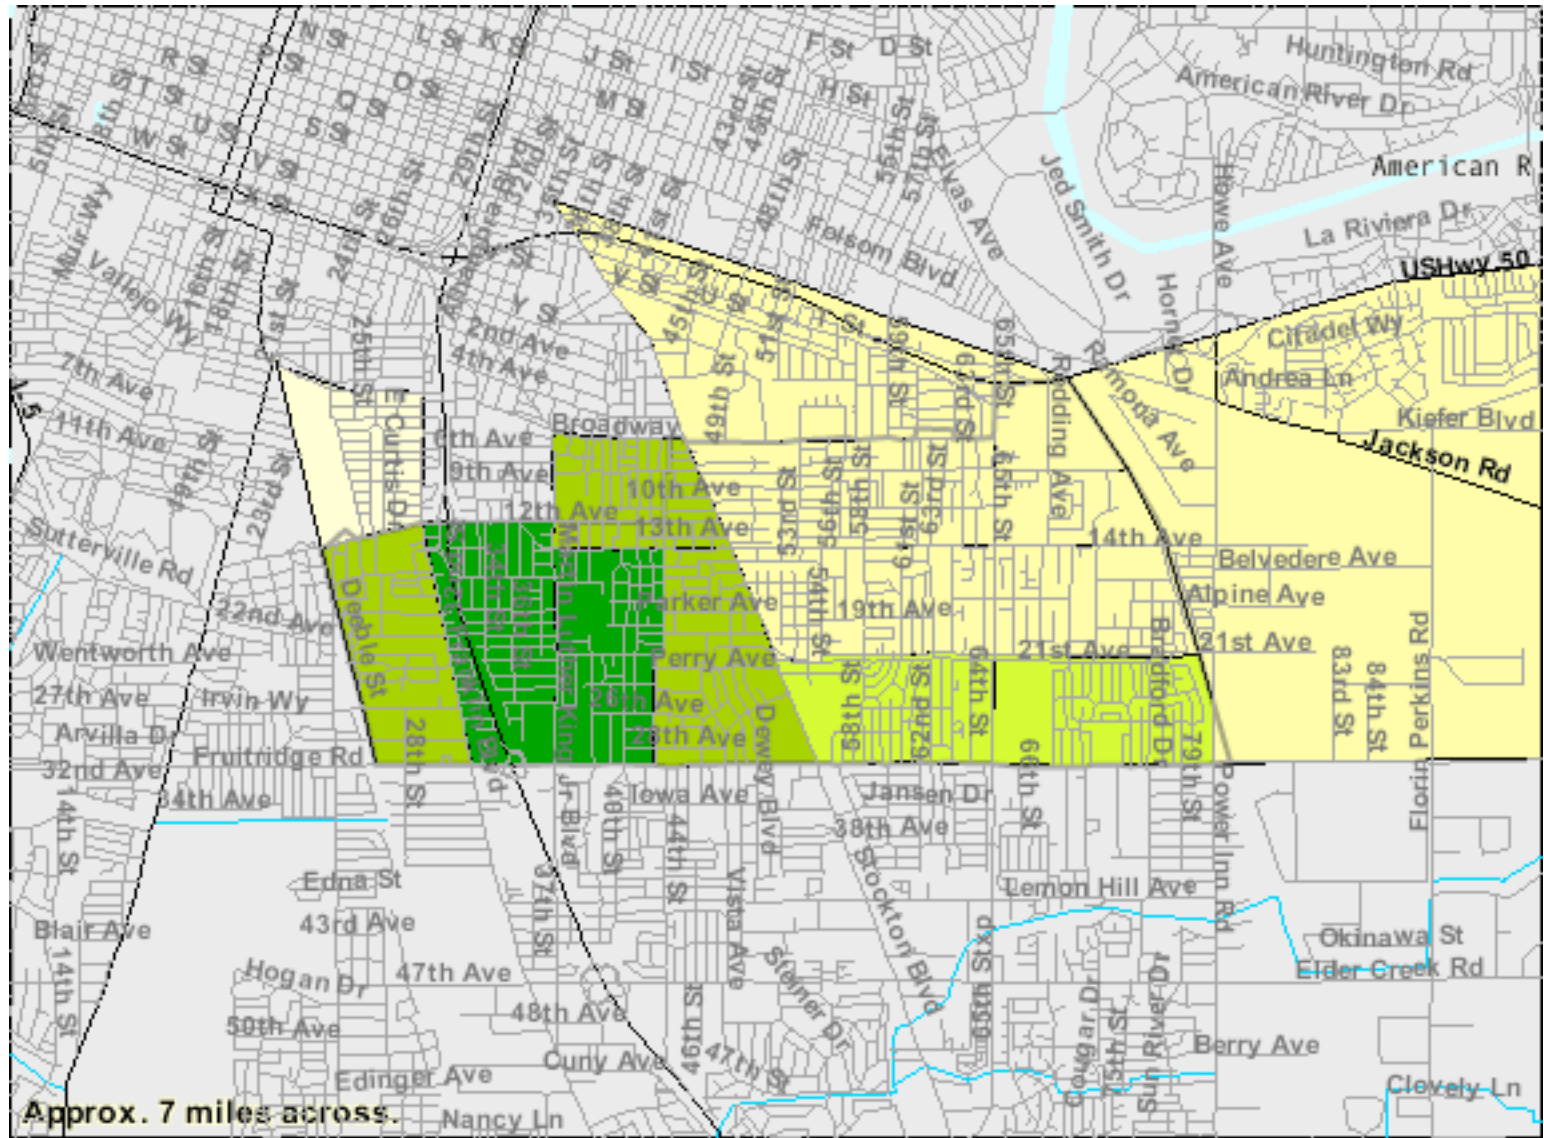

American FactFinder 2000