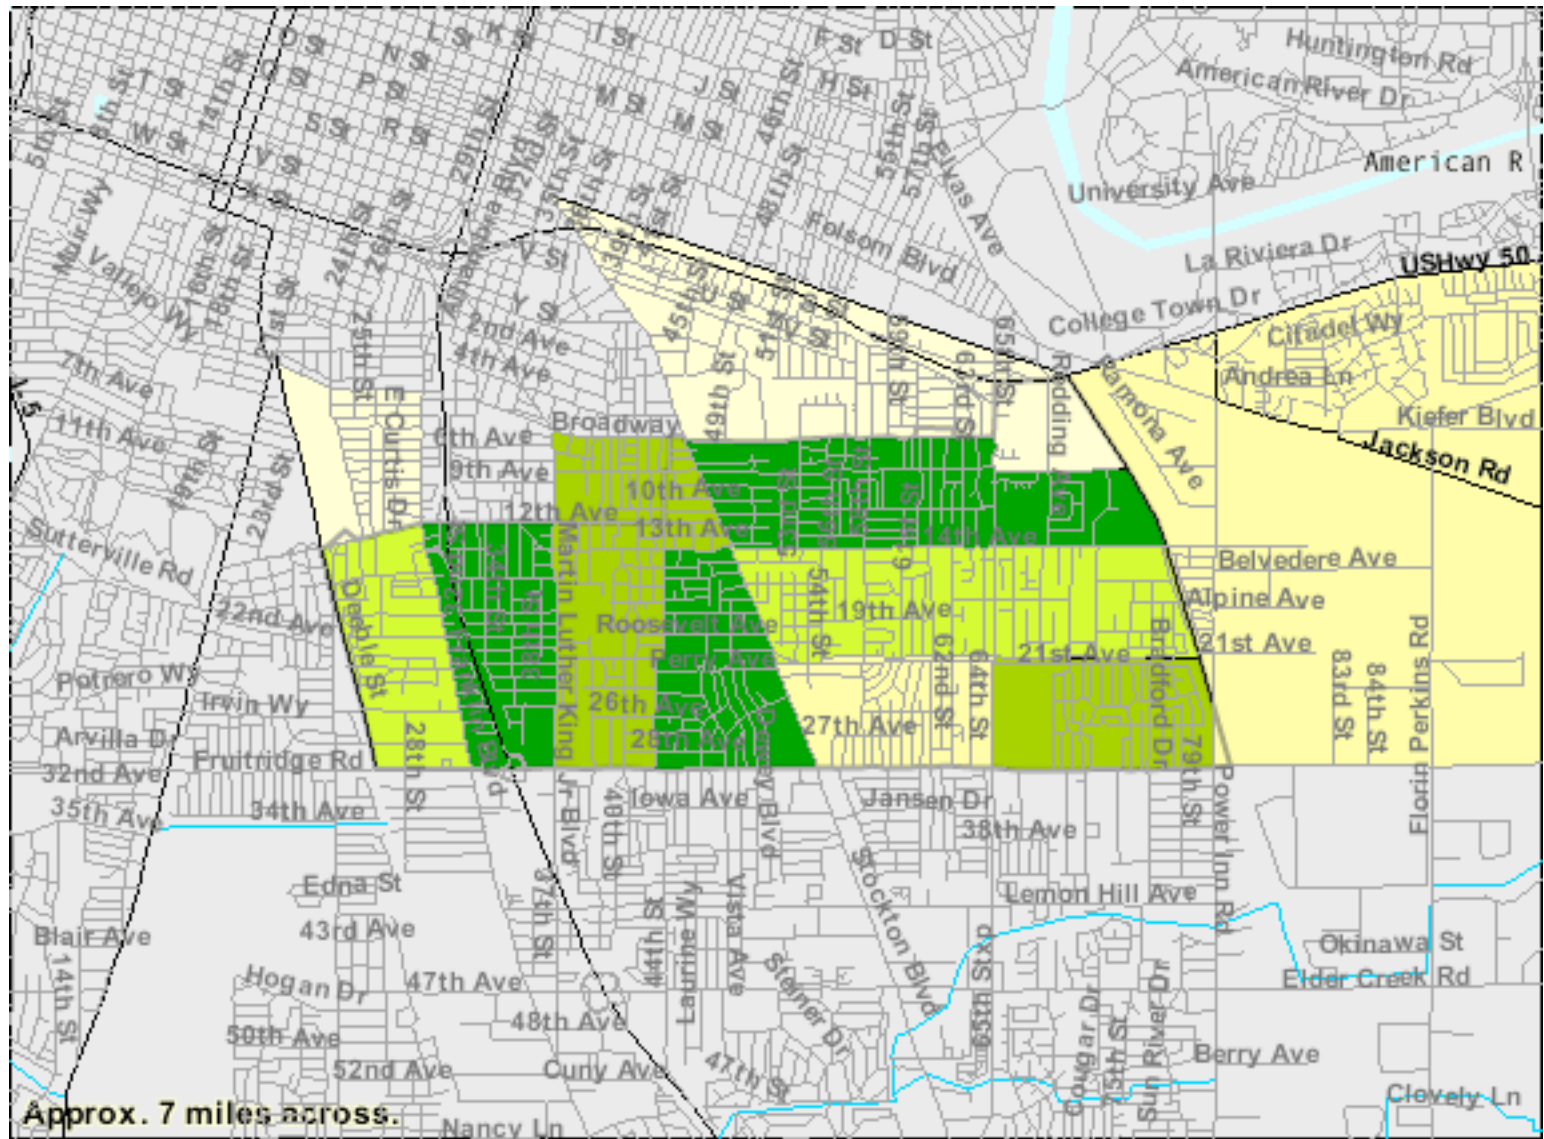

Zip Code 95820 - Average Commute Time to Work

Data Classes

Features

American FactFinder 2000