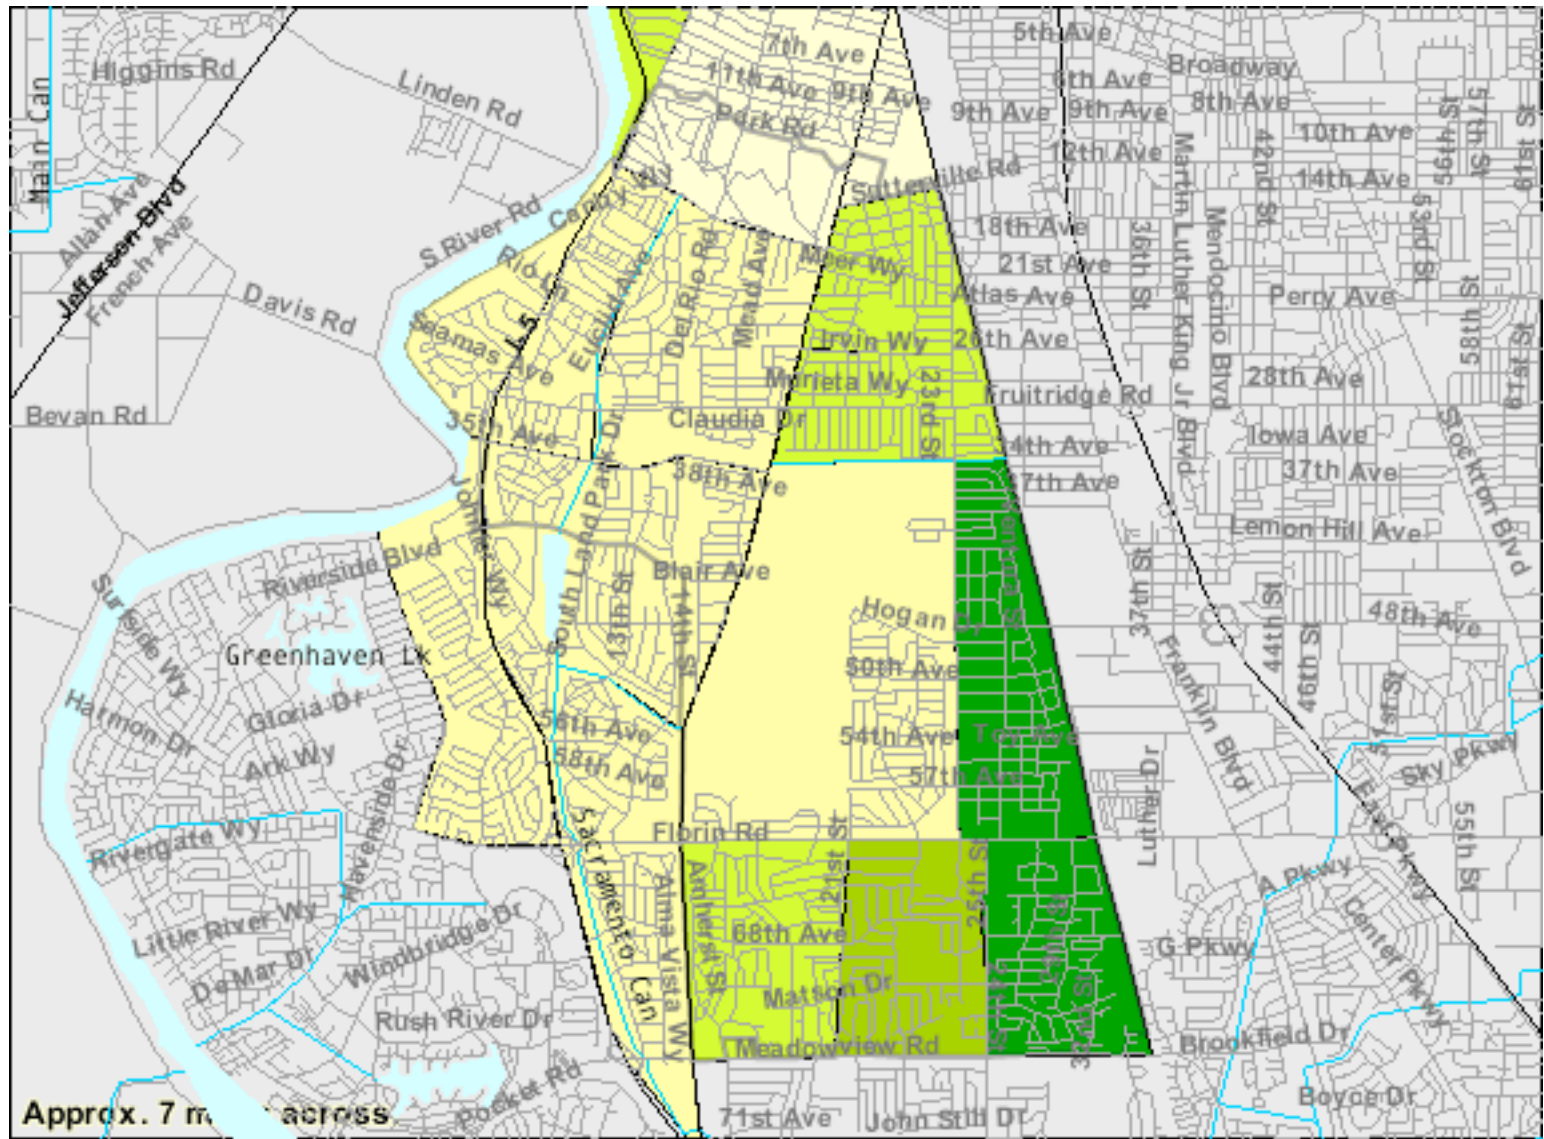

American FactFinder 2000