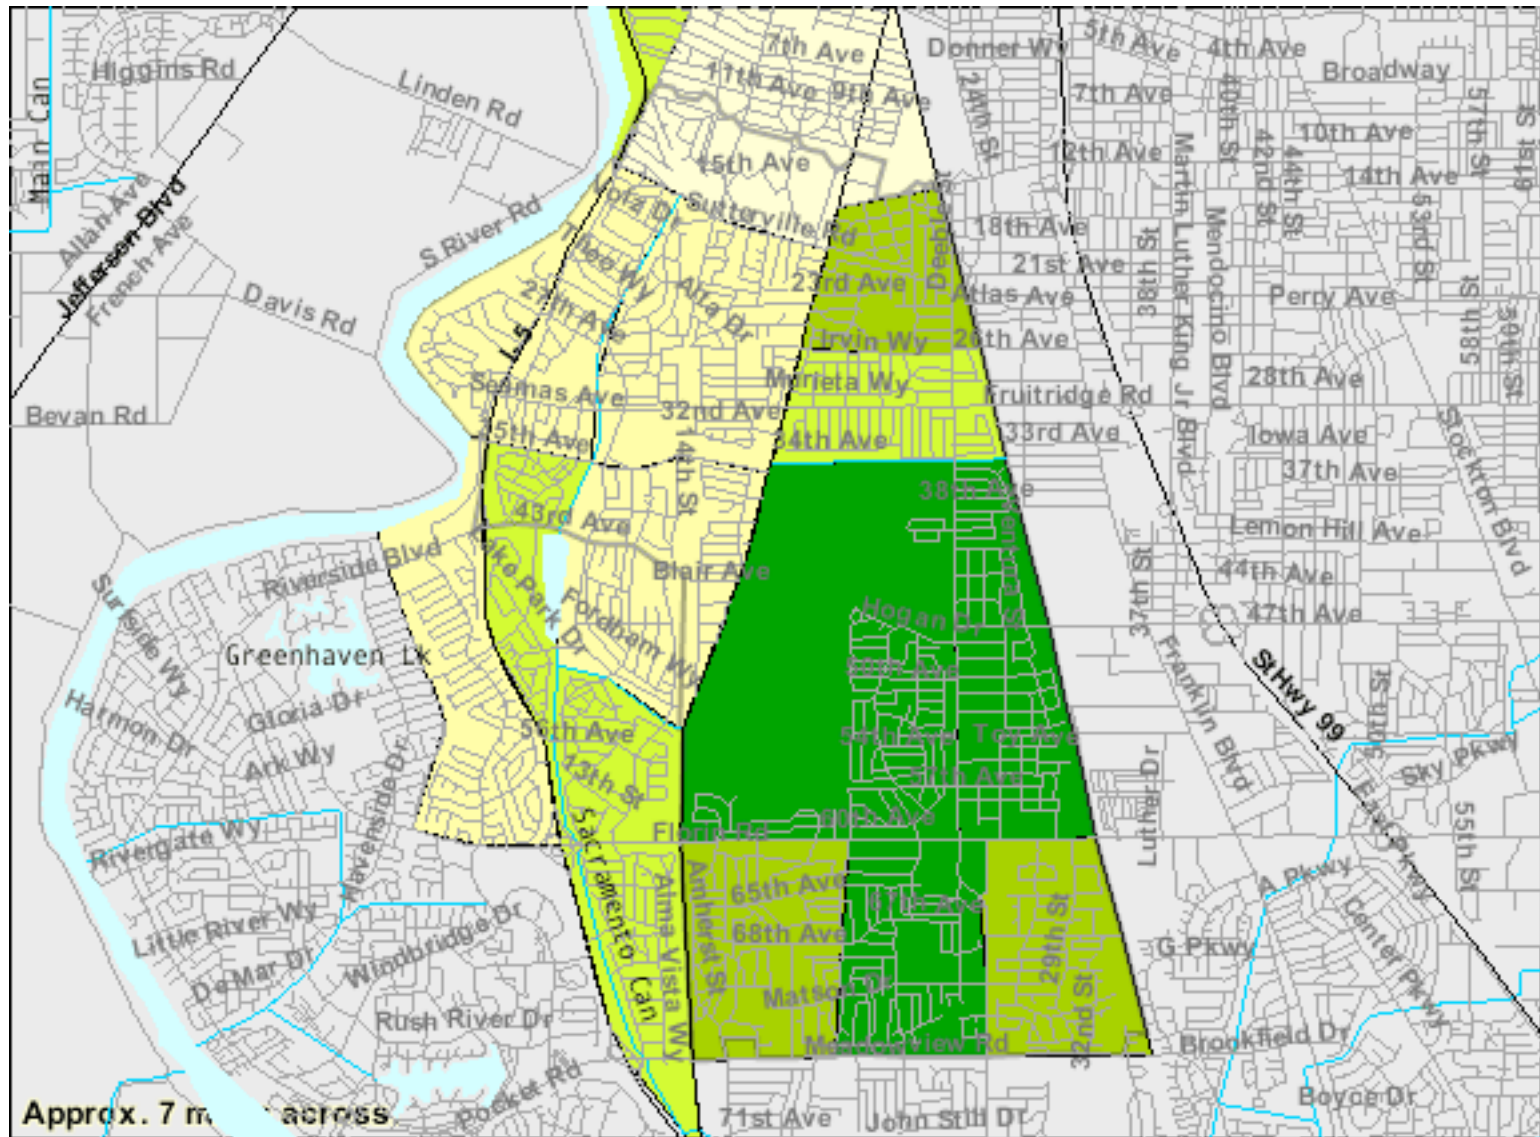

Zip Code 95822 - Average Commute Time to Work

Data Classes

Features

American FactFinder 2000