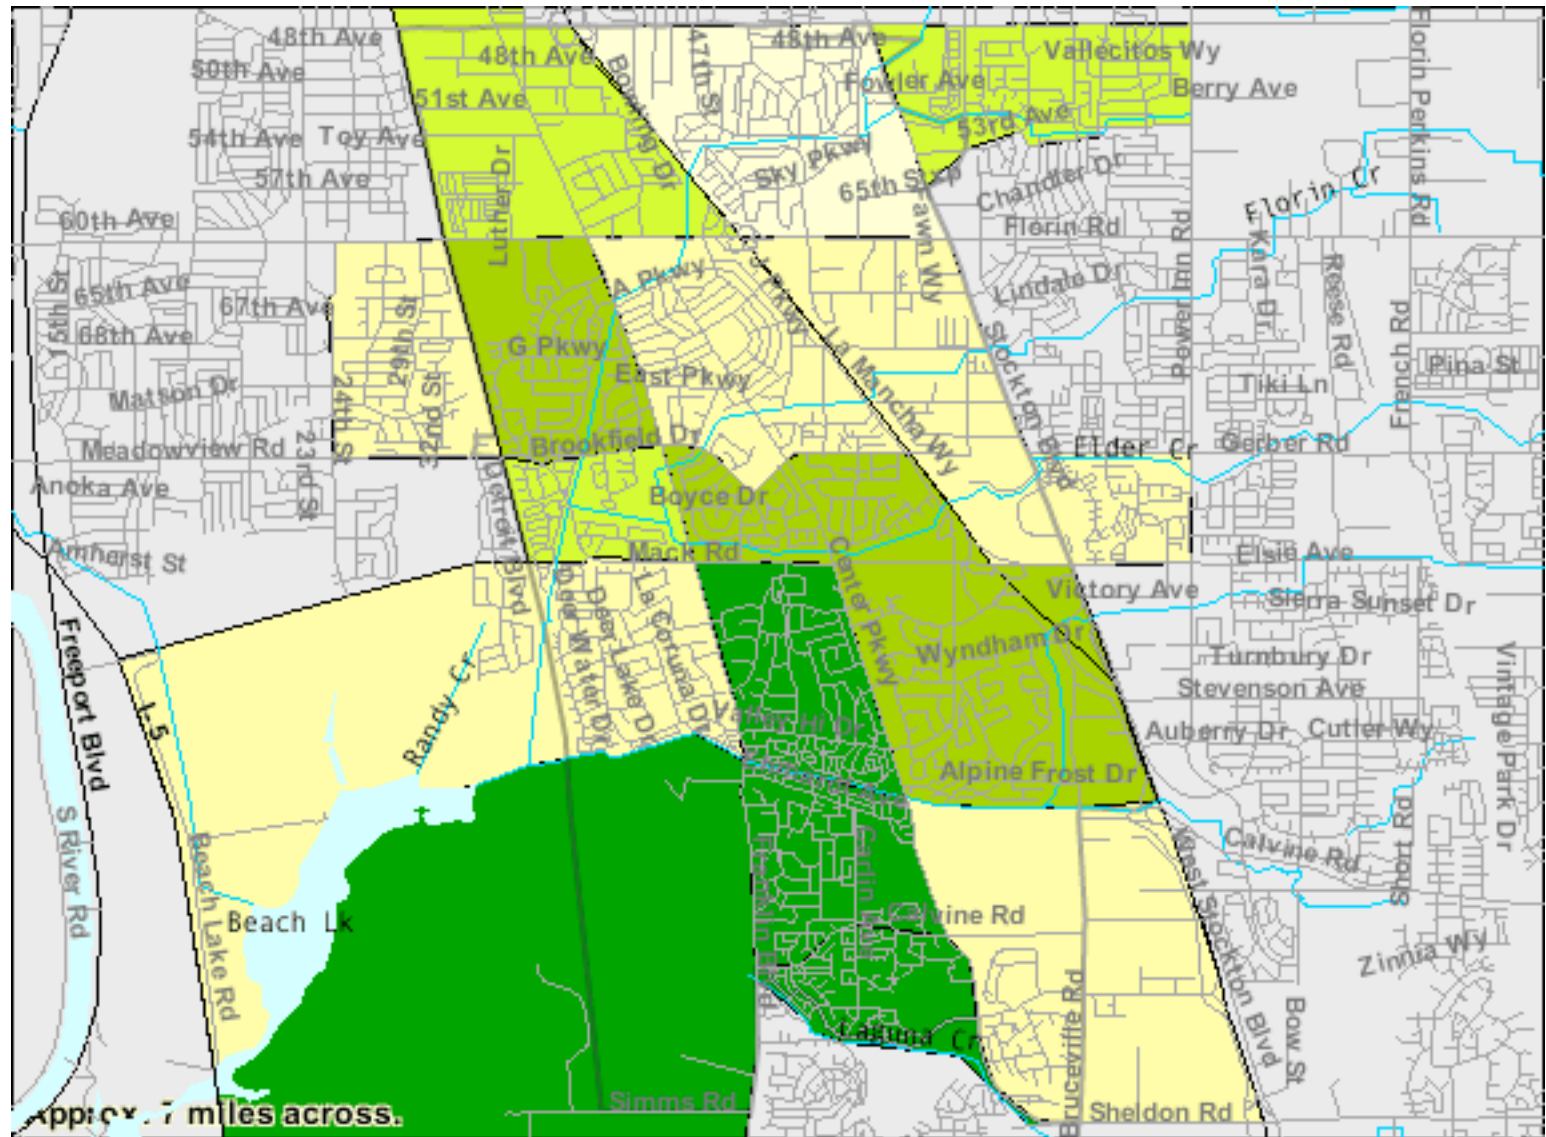

Zip Code 95823 - Average Commute Time to Work

Data Classes

Features

American FactFinder 2000