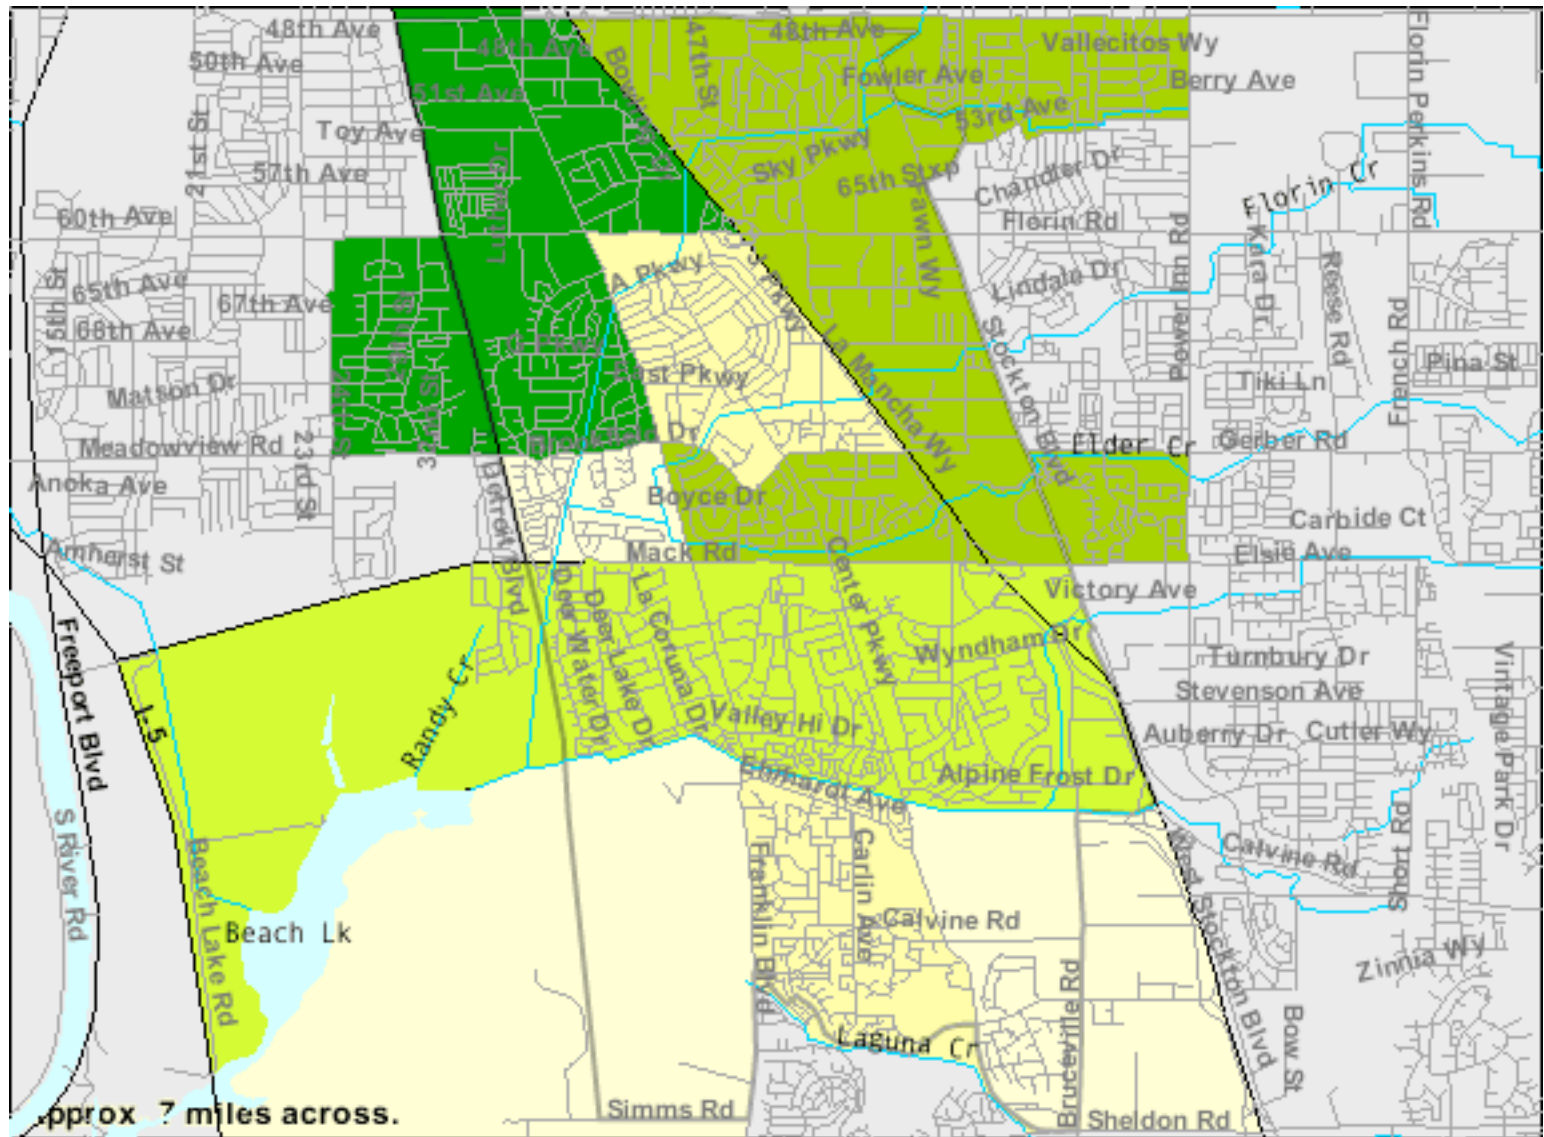

Zip Code 95823 - % of Families Below Poverty Level

Data Classes

Features

American FactFinder 2000