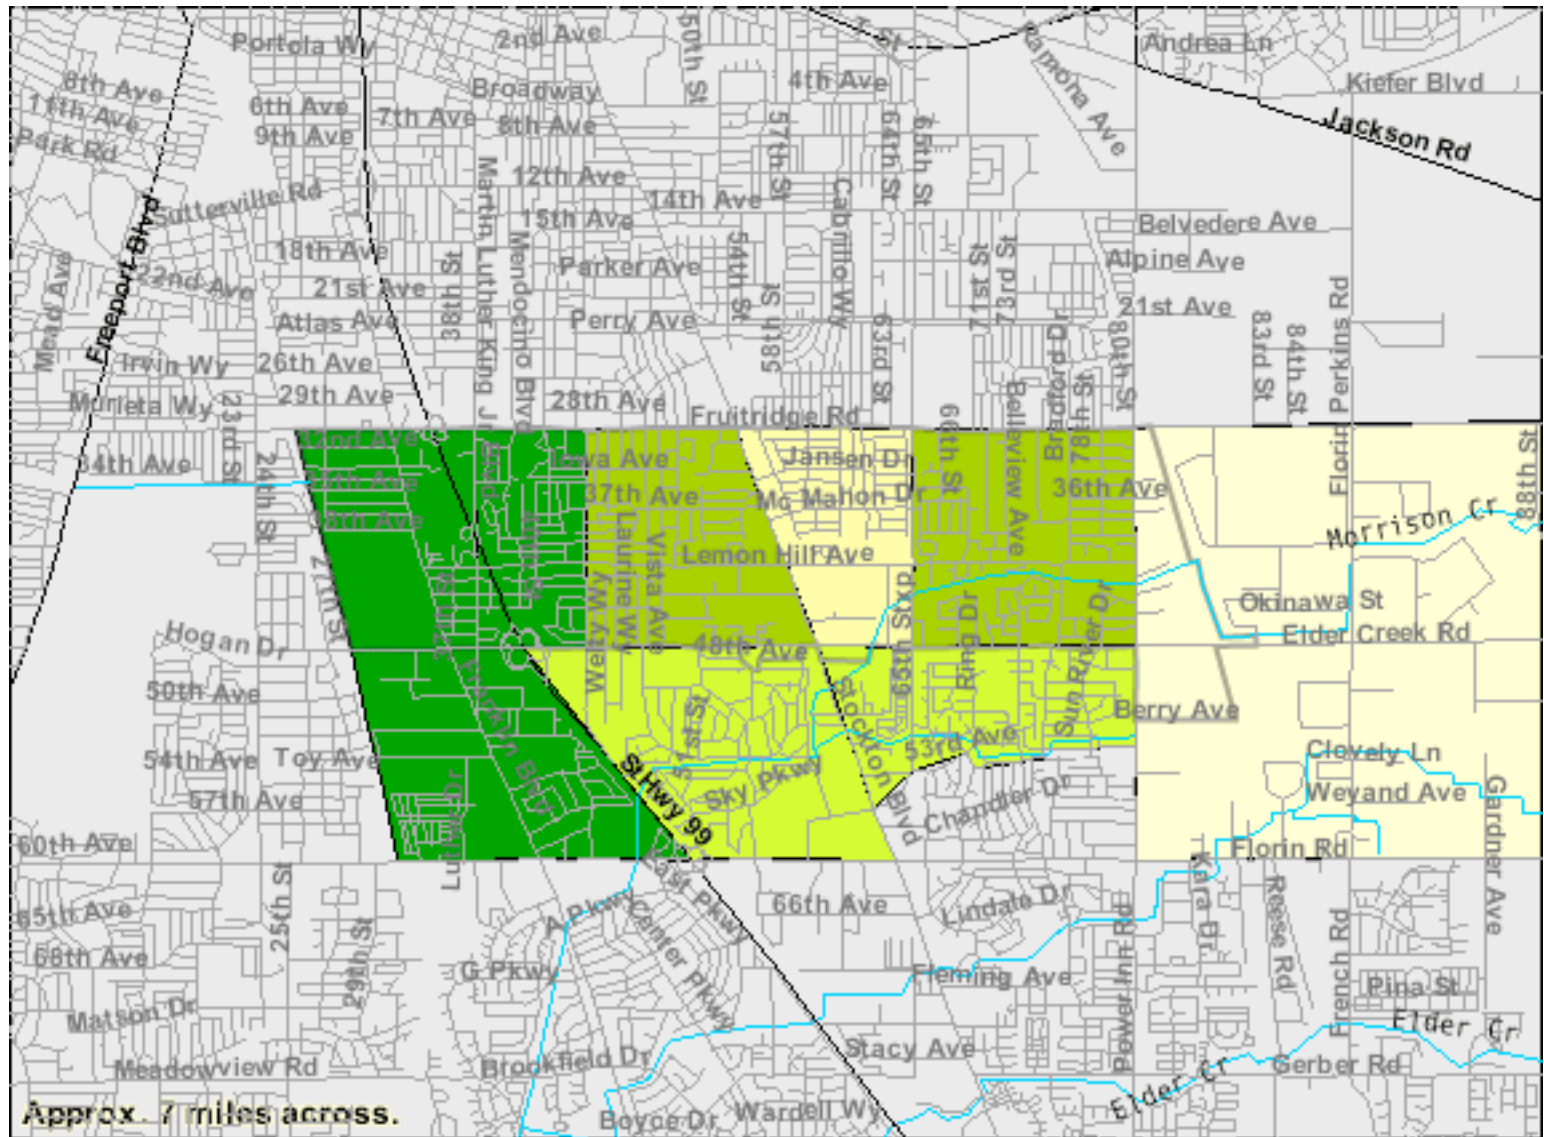

Zip Code 95824 - % of Families Below Poverty Level

Data Classes

Features

American FactFinder 2000