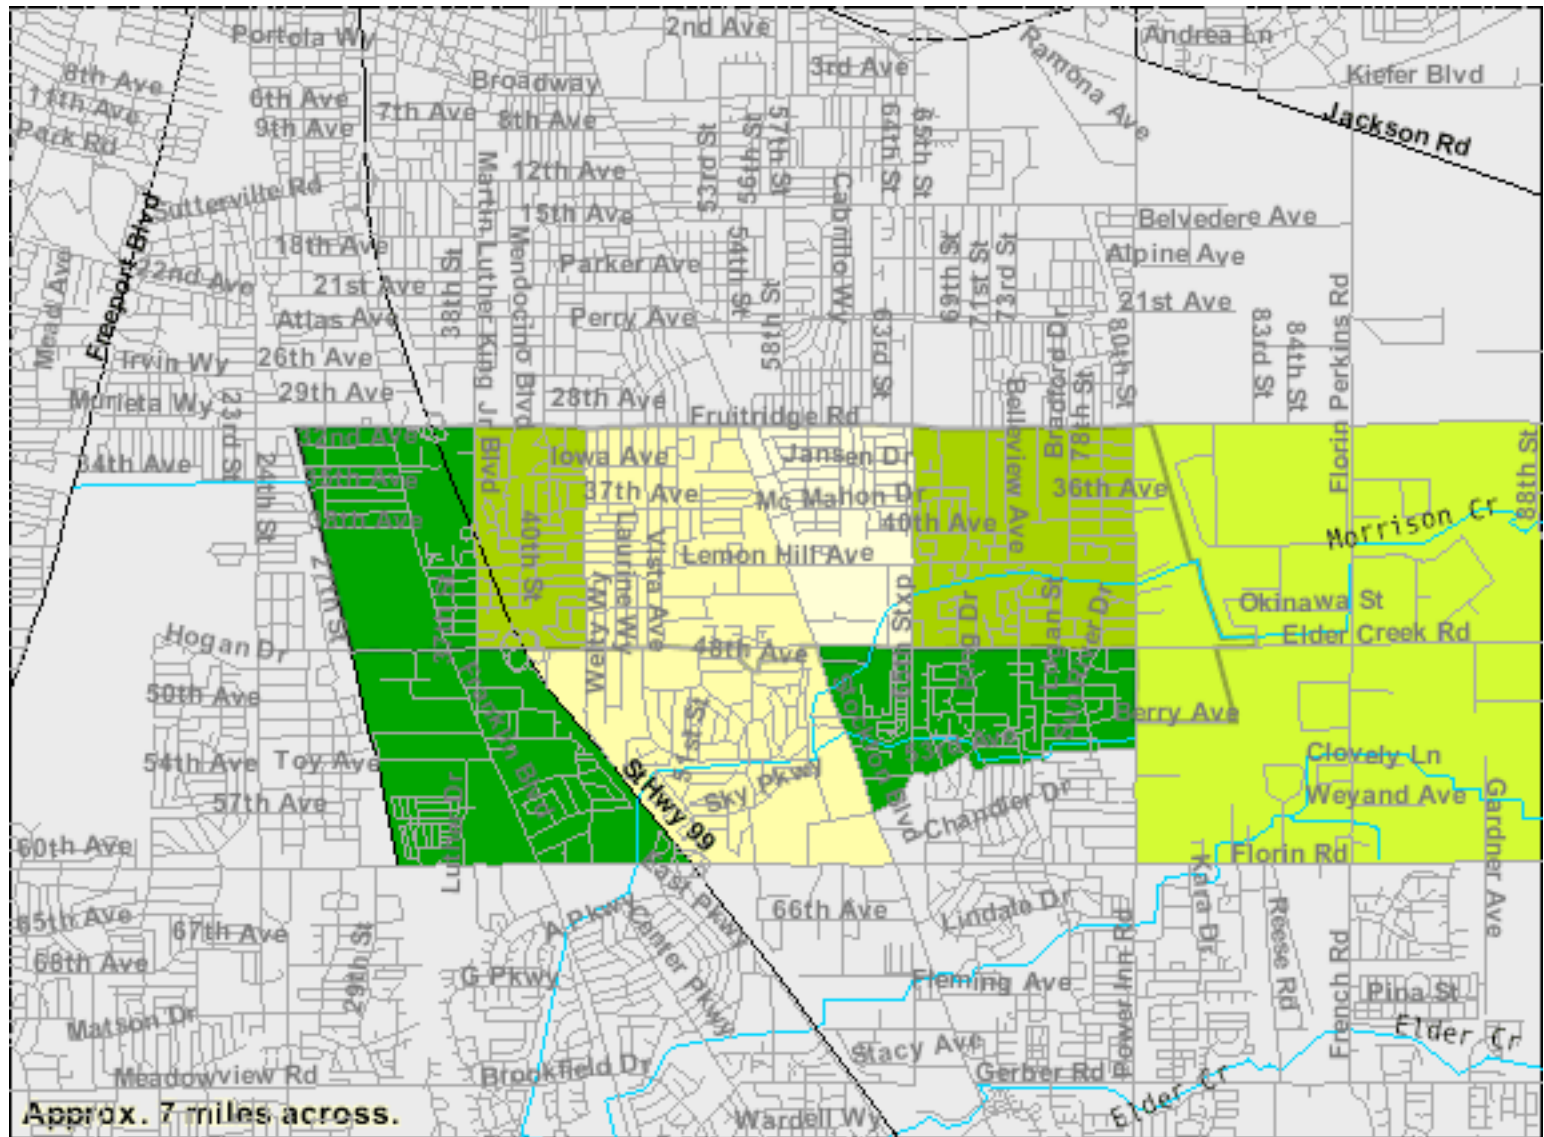

# Zip Code 95824 - Average Commute Time to Work

## Data Classes

## Features

- Major Road
- Street
- Stream/Waterbody
- Stream/Waterbody

American FactFinder 2000