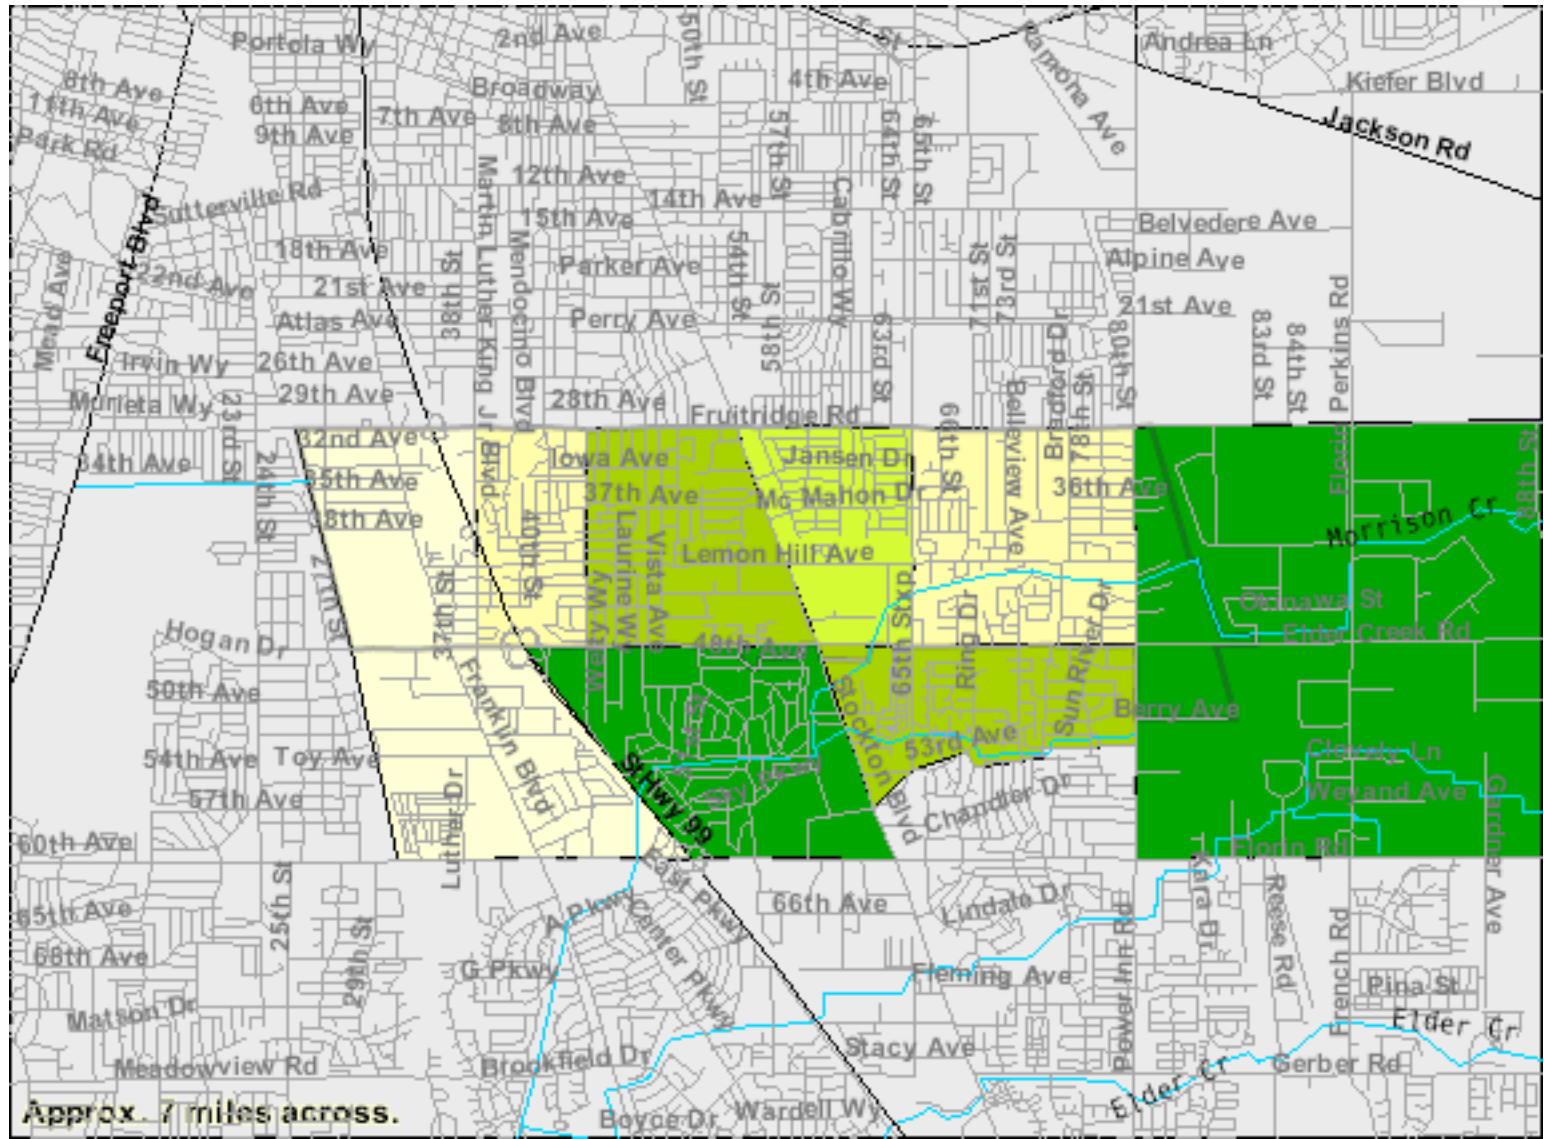

Zip Code 95824 - Median Household Income

Data Classes

Features

American FactFinder 2000