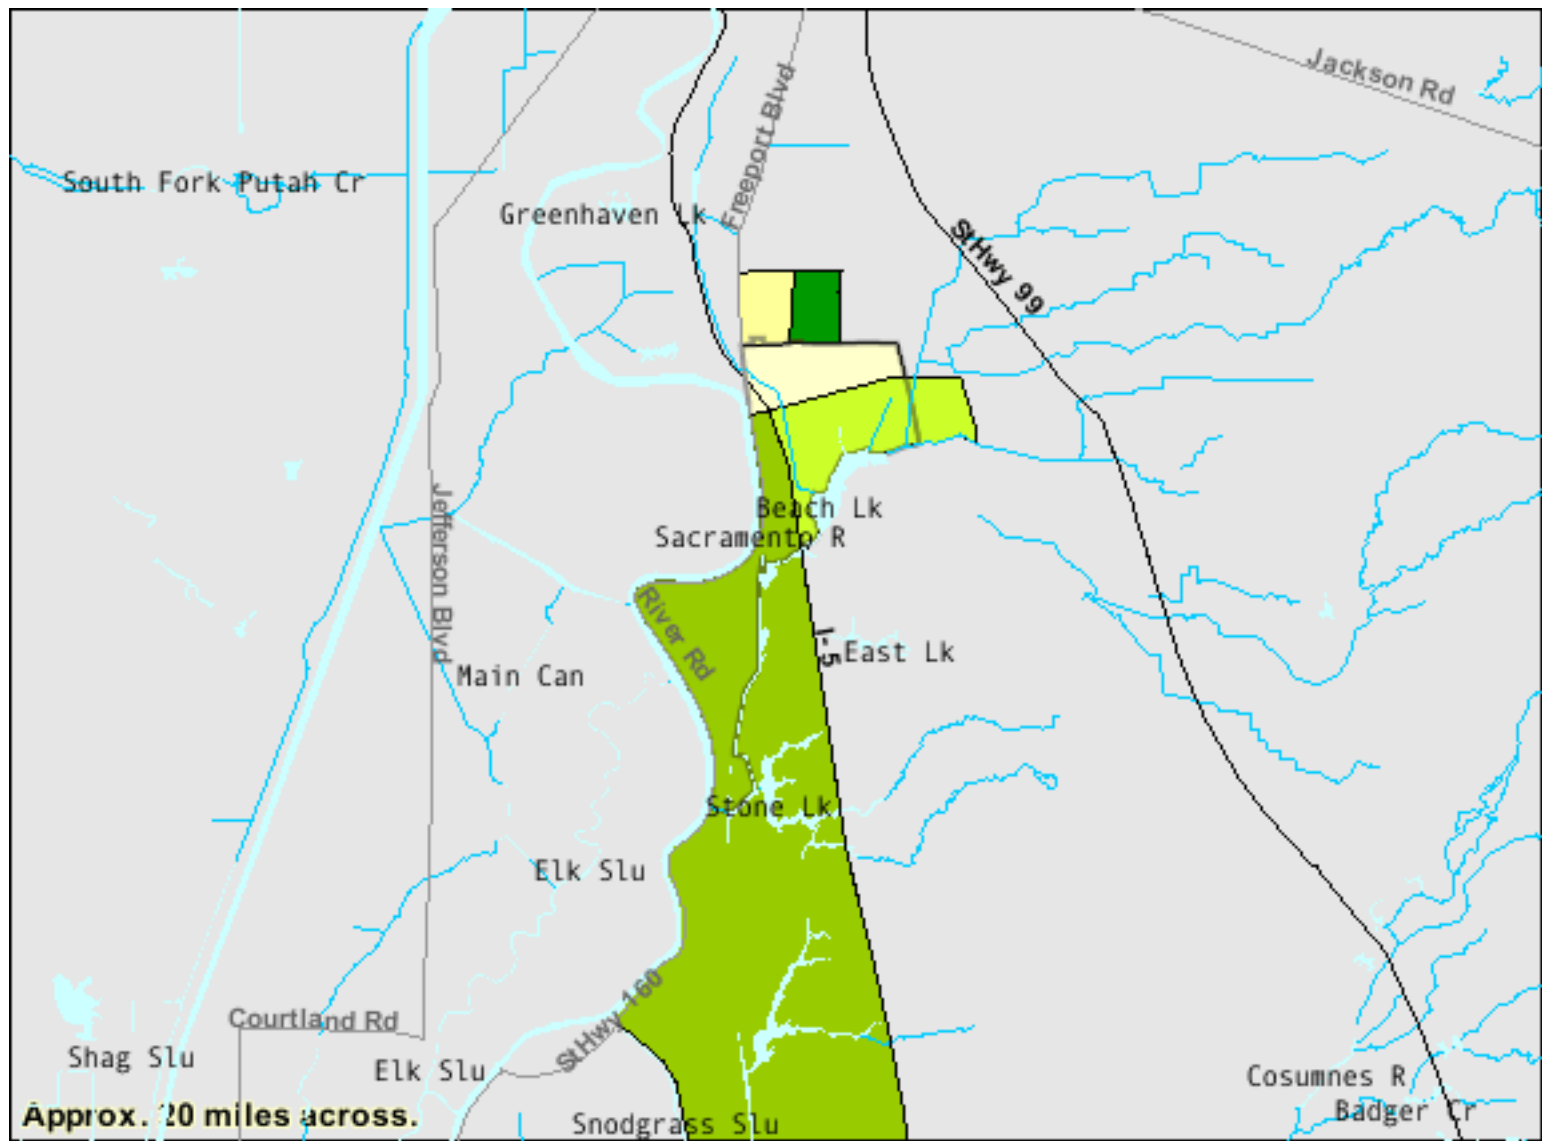

Zip Code 95832 - Average Commute Time to Work

Data Classes

Features

American FactFinder 2000