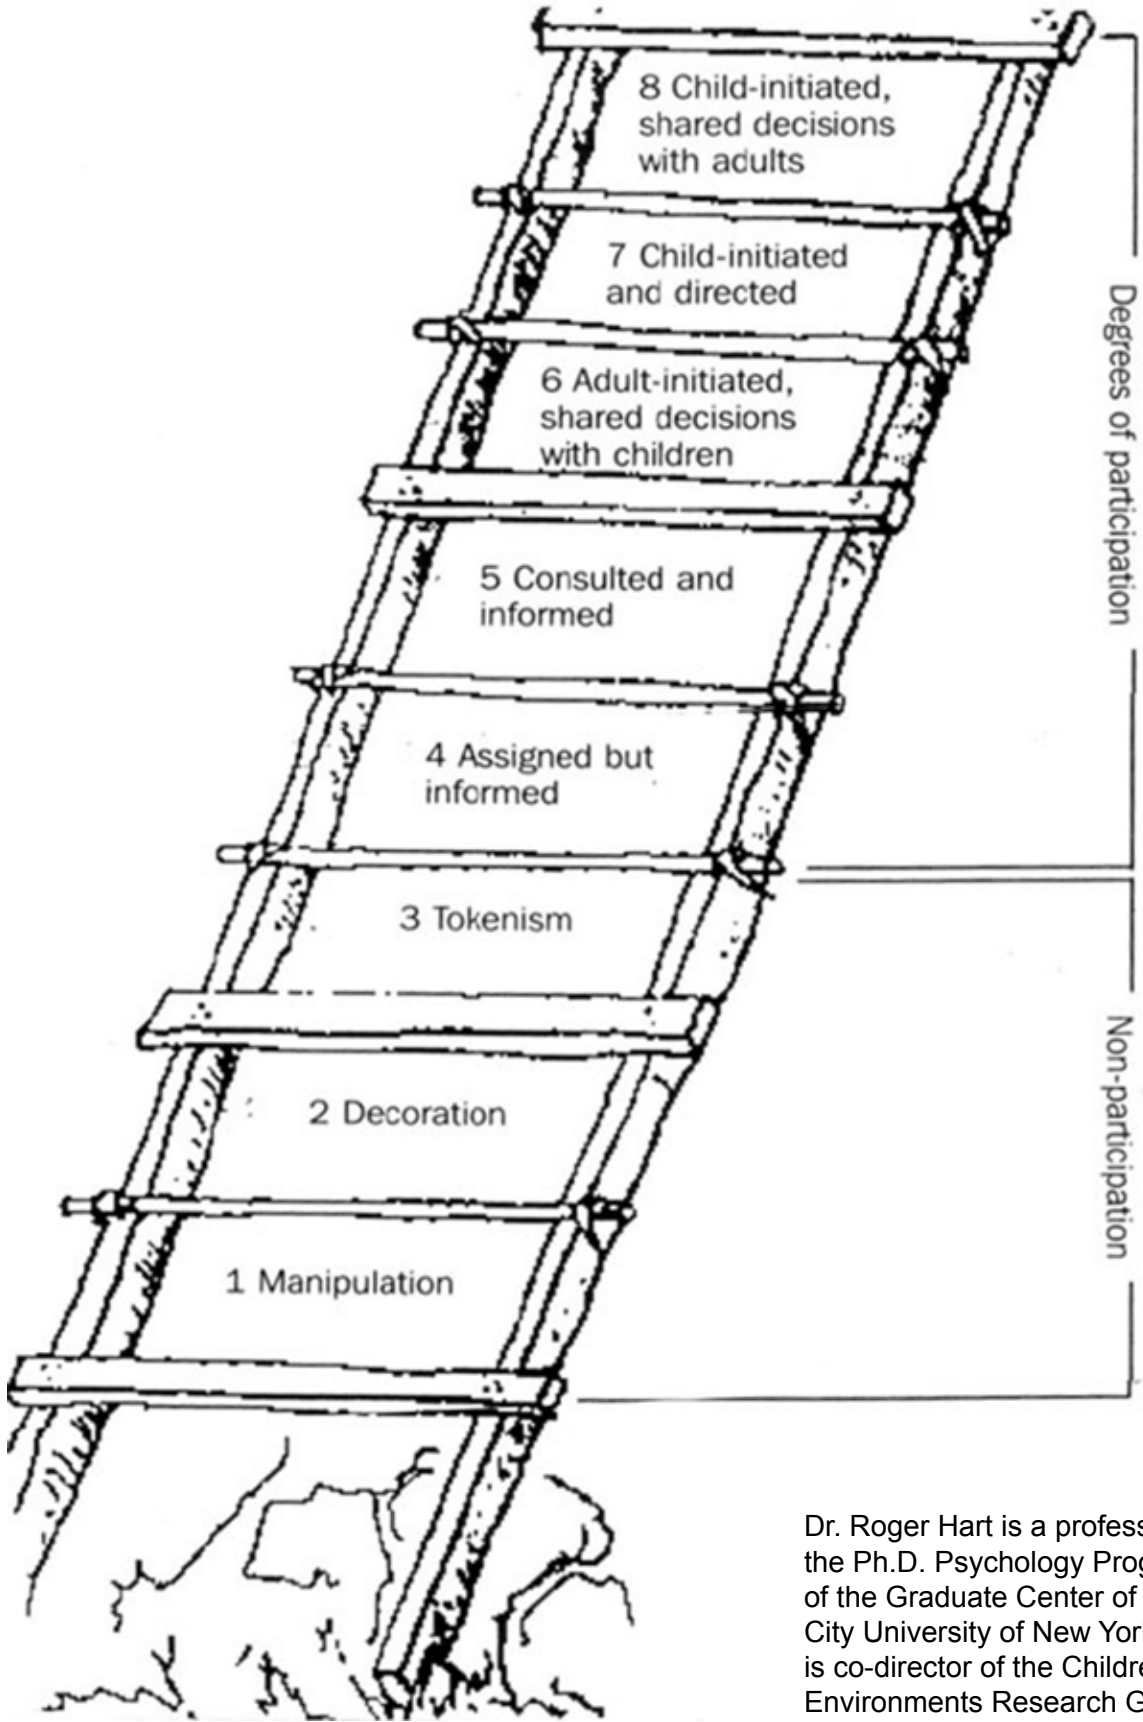

Dr. Roger Hart's Ladder of Participation

Dr. Roger Hart is a professor in the Ph.D. Psychology Program of the Graduate Center of the City University of New York and is co-director of the Children's Environments Research Group.