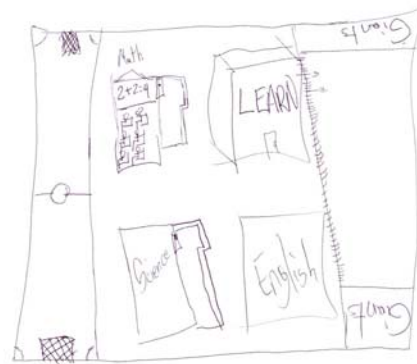

Focus Group Data

Drawings of “What Our Community Would Look Like if it Were a Safe Place for Youth”

Samples identified by Focus Group location

Bryte Elementary

River City High School

Westfield Elementary

Club West