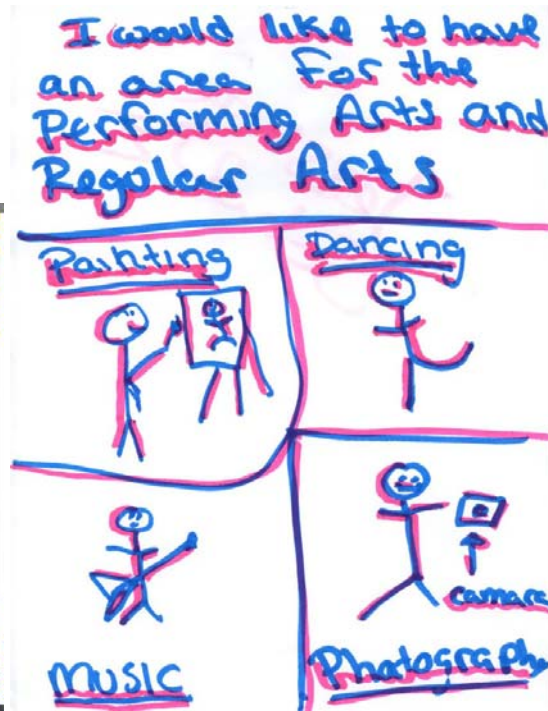

Focus Group Data

Drawings of “What Our Community Would Look Like if it Were a Safe Place for Youth”

Samples identified by Focus Group location

Bryte Elementary

River City High School

Westfield Elementary

Club West