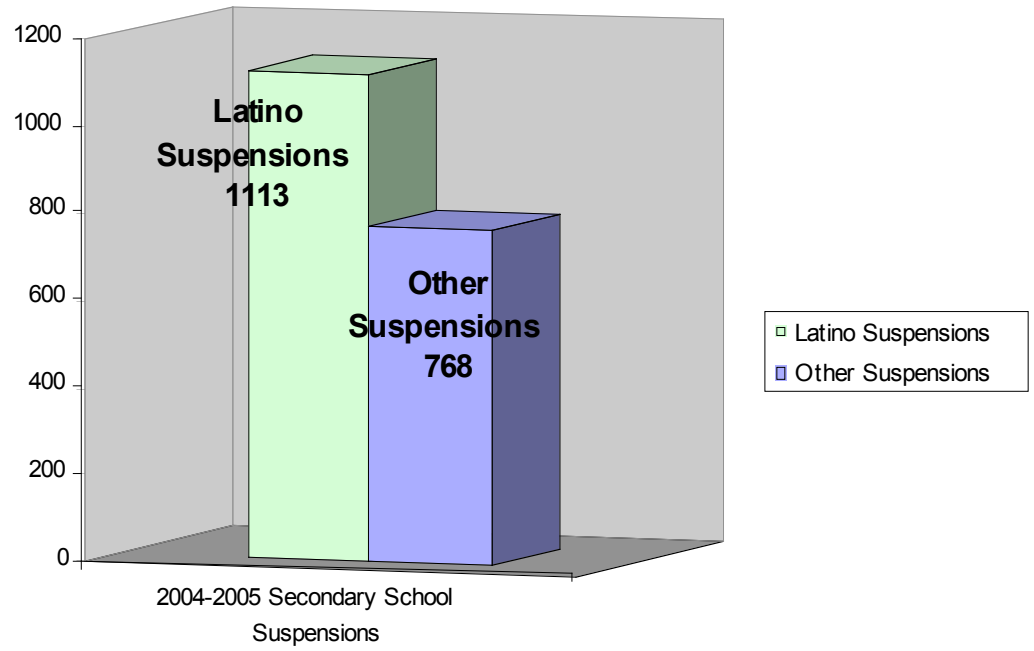

WJUSD Secondary School Suspensions 2004-2005

Source: Woodland Joint Unified Scholl District