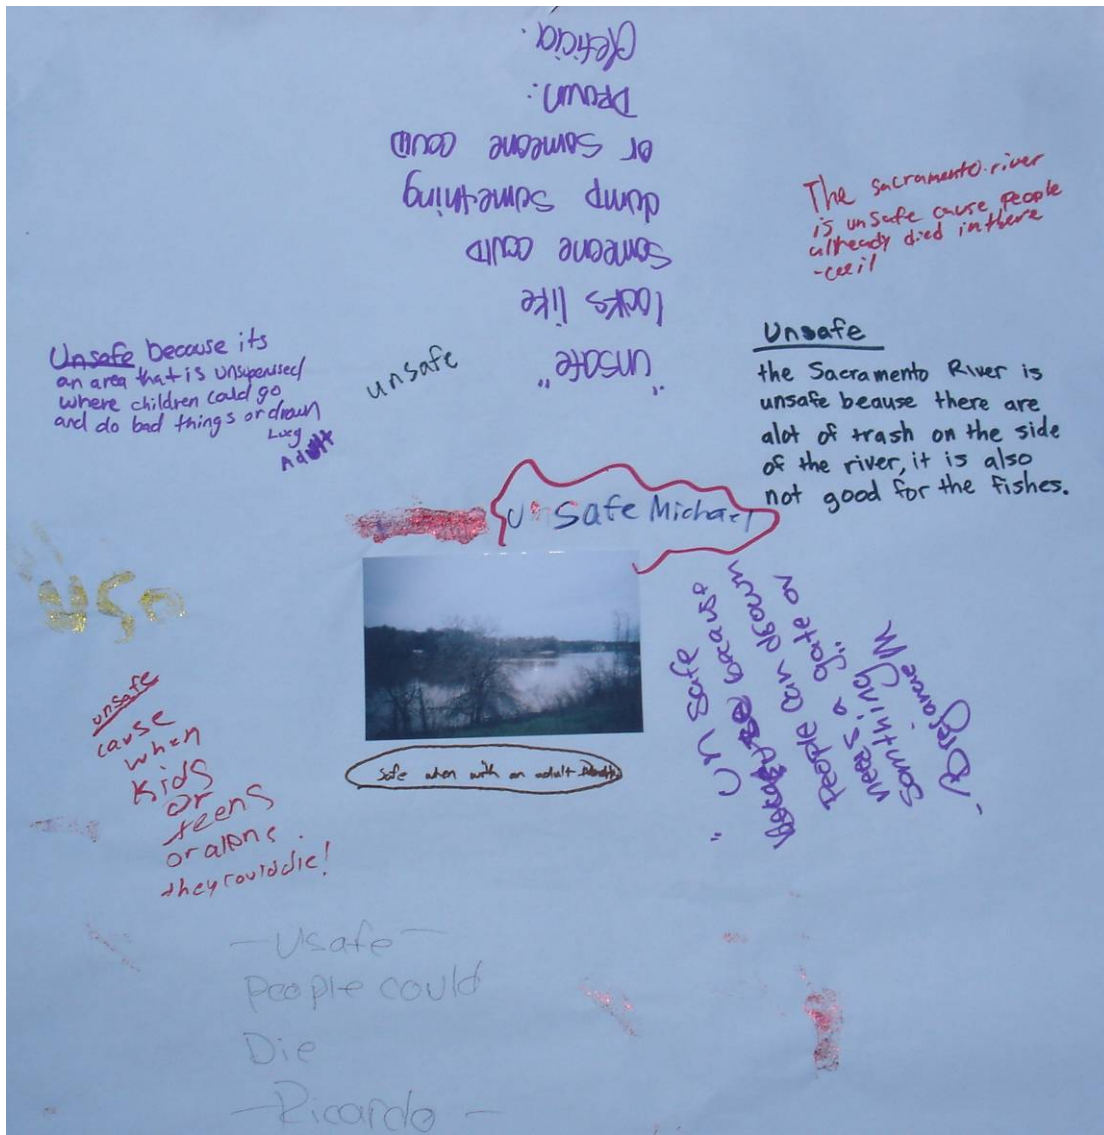

Chart 2 - Youth Photo Voice Project

Poster Example

Riverbank

- Unsafe looks like someone could dump something or someone could drown
- The Sacramento is unsafe because people already died in there
- Unsafe
- Unsafe the Sacramento River is unsafe because there are a lot of trash on the side of the river and it is also not good for the fishes
- Unsafe because it's an area that is unsupervised where children could go and do bad things or drown (adult)
- Unsafe
- Unsafe because people can drown – needs a gate or something
- Safe with an adult
- Unsafe people could die
- Unsafe cause when kids or teens are alone they could die