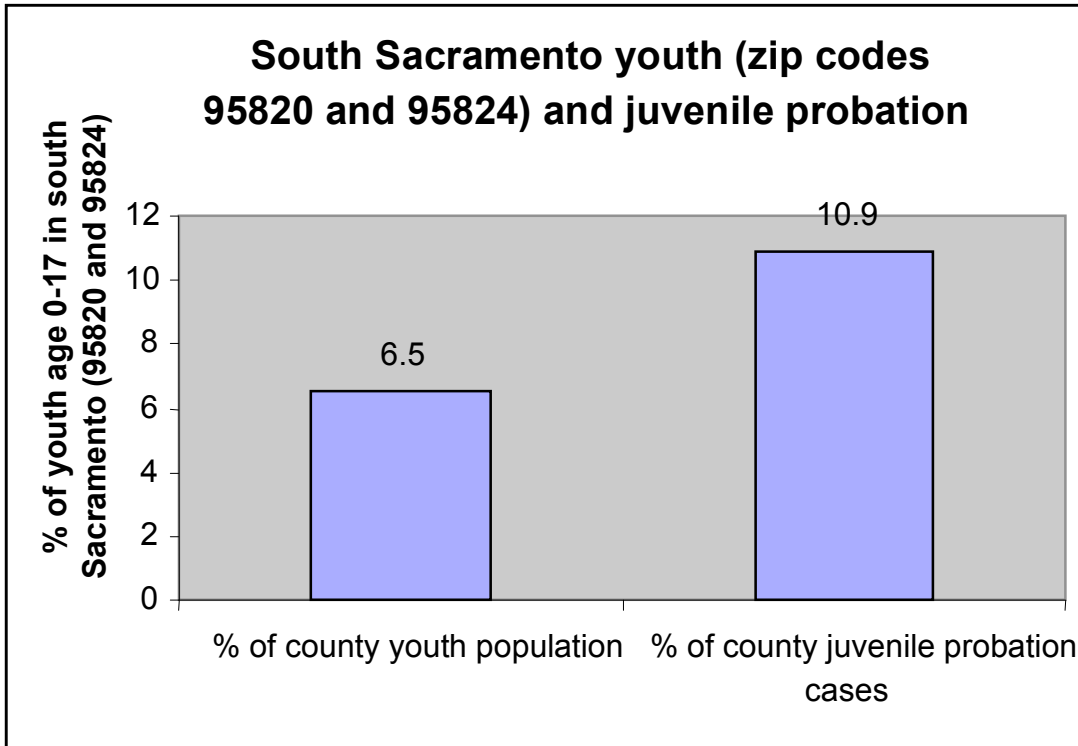

South Sacramento Demographic Data

Economic well-being of South Sacramento residents compared with all Sacramento county residents

	South Sacramento 95820 zip code	South Sacramento 95824 zip code	Sacramento county
Median household income	$31,670	$27,429	$43,816
% unemployed males 16 years and older	57.5	50.9	56.8
% unemployed females 16 years and older	42.5	49.1	43.2
% of families at or below poverty level	25.1	30.6	14.1

Source: Census 2000 data compiled by the UCLA Center for Neighborhood Knowledge <http://nkca.ucla.edu/nkca/>

Crimes reported in 9 south Sacramento neighborhoods* in the SSCFL area: October – December 2006

Offense	Number of offenses reported October – December 2006
Simple assault	53
Aggravated assault	41
Vandalism	30
Weapons offenses	9

* neighborhoods include Avondale, Glen Elder, Tahoe Park, Tahoe Park East, Tahoe Park South, Tallac Village, Fruitridge Manor, Colonial Village, and Colonial Heights

Source: City of Sacramento Police Department crime statistics for October – December 2006 available online at <http://www.sacpd.org/>

Source: Community Services Planning Council August 2005 report for Sacramento county zip codes 95820 and 95824